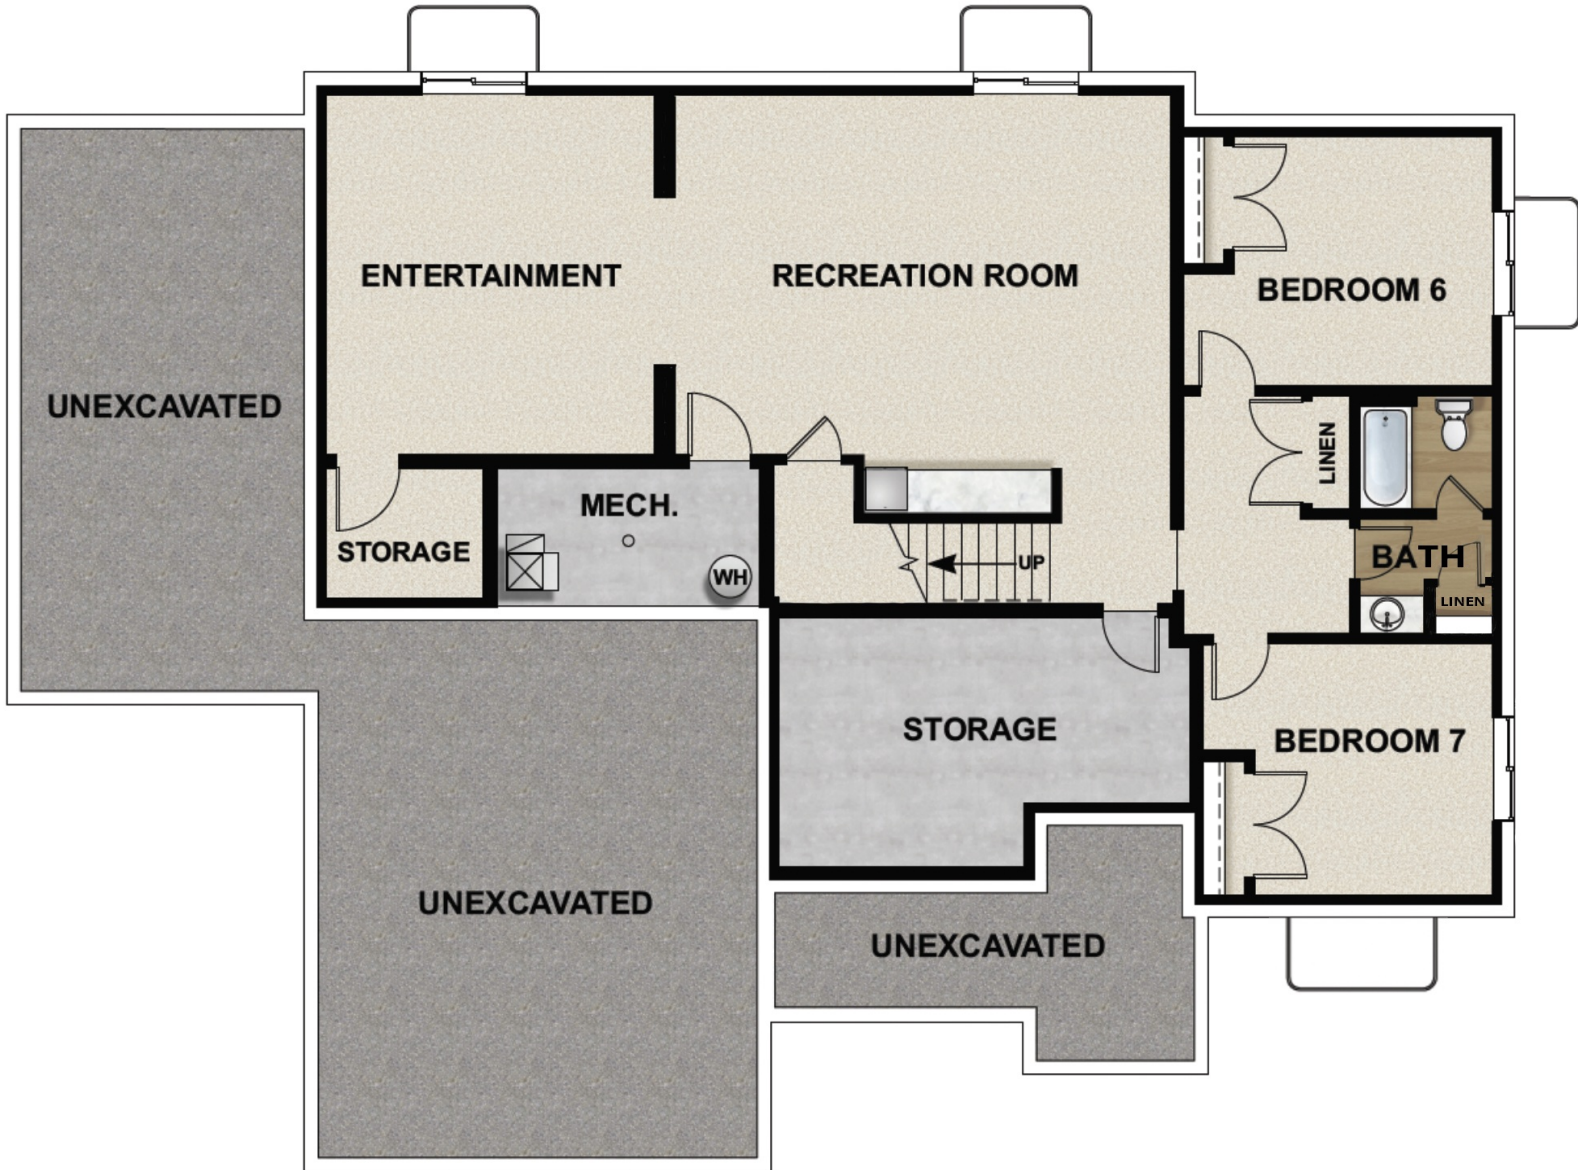

STERLING FARMHOUSE

SINGLE FAMILY

Sq ft: 4,883

Beds: 4

Bath: 2.5

ABOUT THIS HOME

The Sterling offers the best of the best in comfort, luxury, and livability. This contemporary living space comes with 4 bedrooms and 2.5 bathrooms. Easy to love and call home, the Sterling has your name written all over it. Step inside and experience a two-story entryway full of light. Right off the foyer is an abundant flex room perfect for personalizing. The main living space features a large two-story family room with tall ceilings and light that floods into the many large windows. The gorgeous kitchen comes with a spacious island, a huge pantry, and a spacious dining room. Conveniently located off the garage is a large and functional mudroom. Last but not least, the spectacular owner's suite comes with a luxurious bathroom and a massive walk-in closet. On the second floor, you'll find 3 full bedrooms with walk-in closets, a bathroom, a convenient laundry area, and a spacious loft that overlooks the first floor. Here, you and your family always have a special place to relax, spend time together, and get cozy. Last but not least, you have the option to finish the basement with 2 full bedrooms, a bathroom, storage areas, and a large recreation area. Transform the recreation room into a comfortable movie lounge, a children's playroom, a home office, or more.

FLOOR PLAN

FLOOR PLAN

FLOOR PLAN

FLOOR PLAN