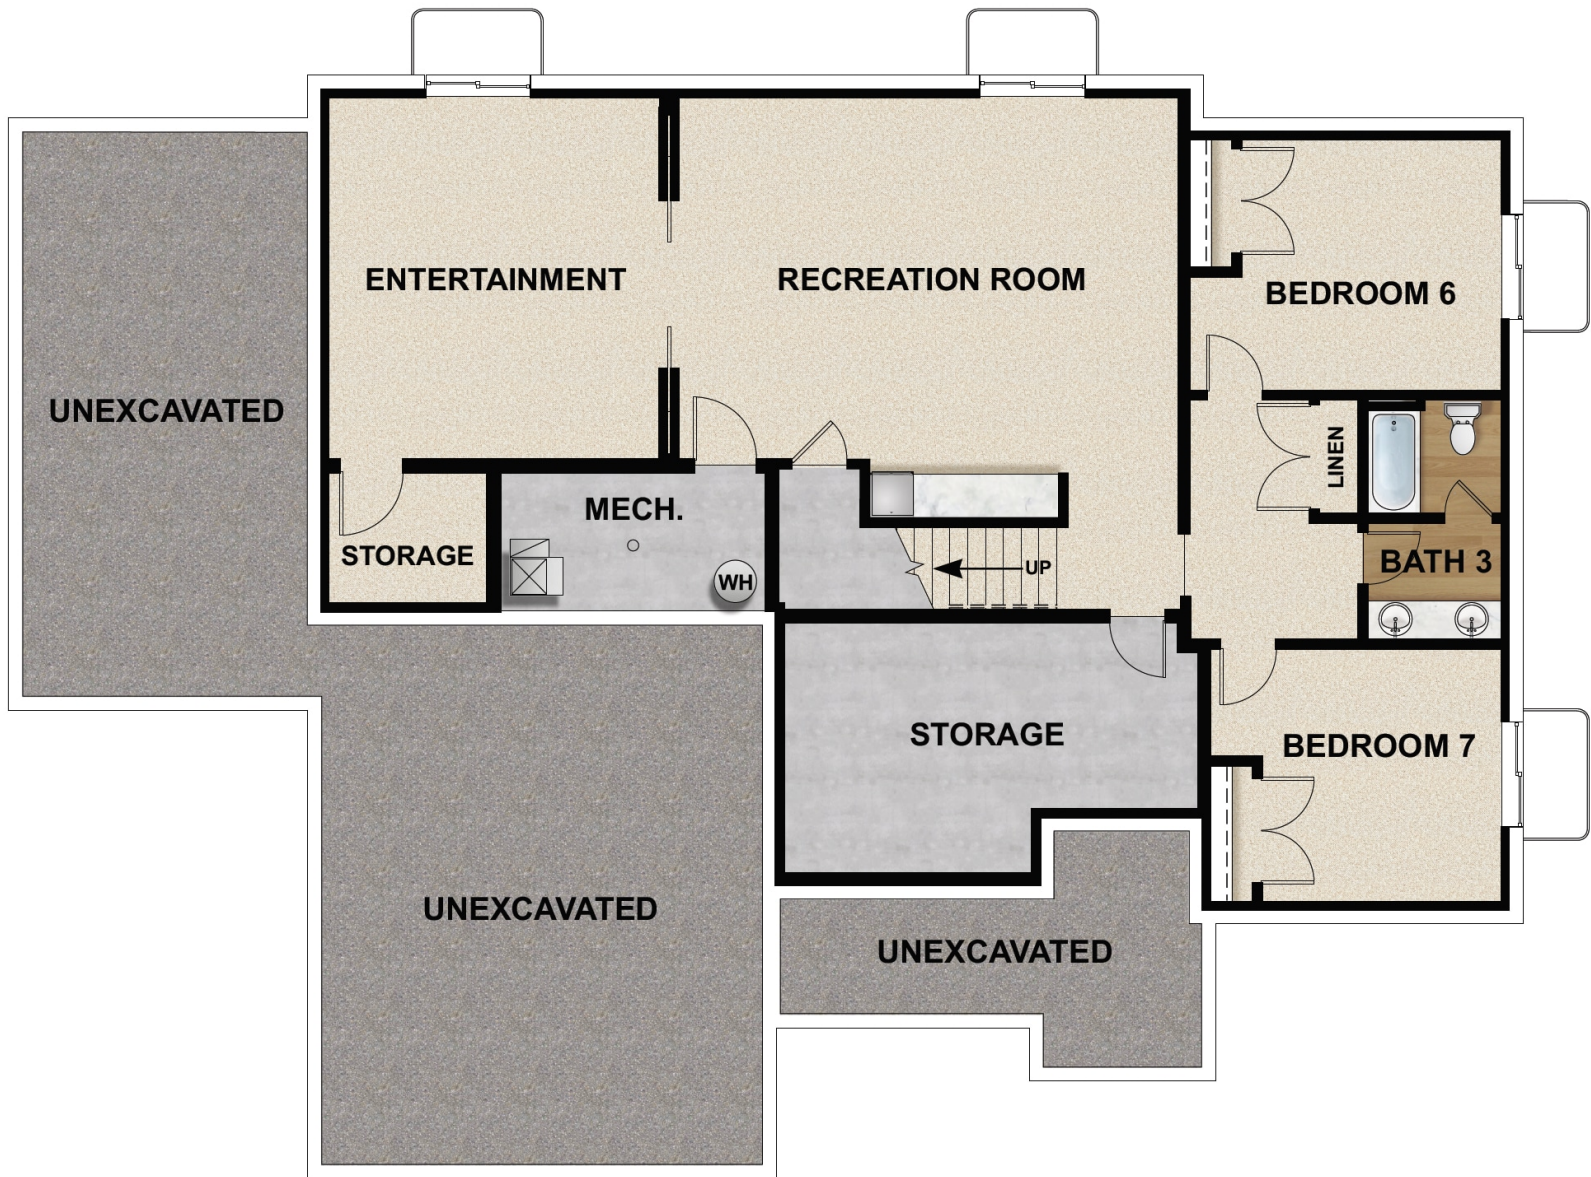

STERLING FARMHOUSE

SINGLE FAMILY

Sq ft: 4,883

Beds: 4

Bath: 2.5

ABOUT THIS HOME

The Sterling offers the best of the best in comfort, luxury, and livability. This contemporary living space comes with 4 bedrooms and 2.5 bathrooms. Easy to love and call home, the Sterling has your name written all over it. Step inside and experience a two-story entryway full of light. Right off the foyer is an abundant flex room perfect for personalizing. The main living space features a large two-story family room with tall ceilings and light that floods into the many large windows. The gorgeous kitchen comes with a spacious island, a huge pantry, and a spacious dining room. Conveniently located off the garage is a large and functional mudroom. Last but not least, the spectacular owner's suite comes with a luxurious bathroom and a massive walk-in closet. On the second floor, you'll find 3 full bedrooms with walk-in closets, a bathroom, a convenient laundry area, and a spacious loft that overlooks the first floor. Here, you and your family always have a special place to relax, spend time together, and get cozy. Last but not least, you have the option to finish the basement with 2 full bedrooms, a bathroom, storage areas, and a large recreation area. Transform the recreation room into a comfortable movie lounge, a children's playroom, a home office, or more.

FLOOR PLAN

FLOOR PLAN

FLOOR PLAN

FLOOR PLAN