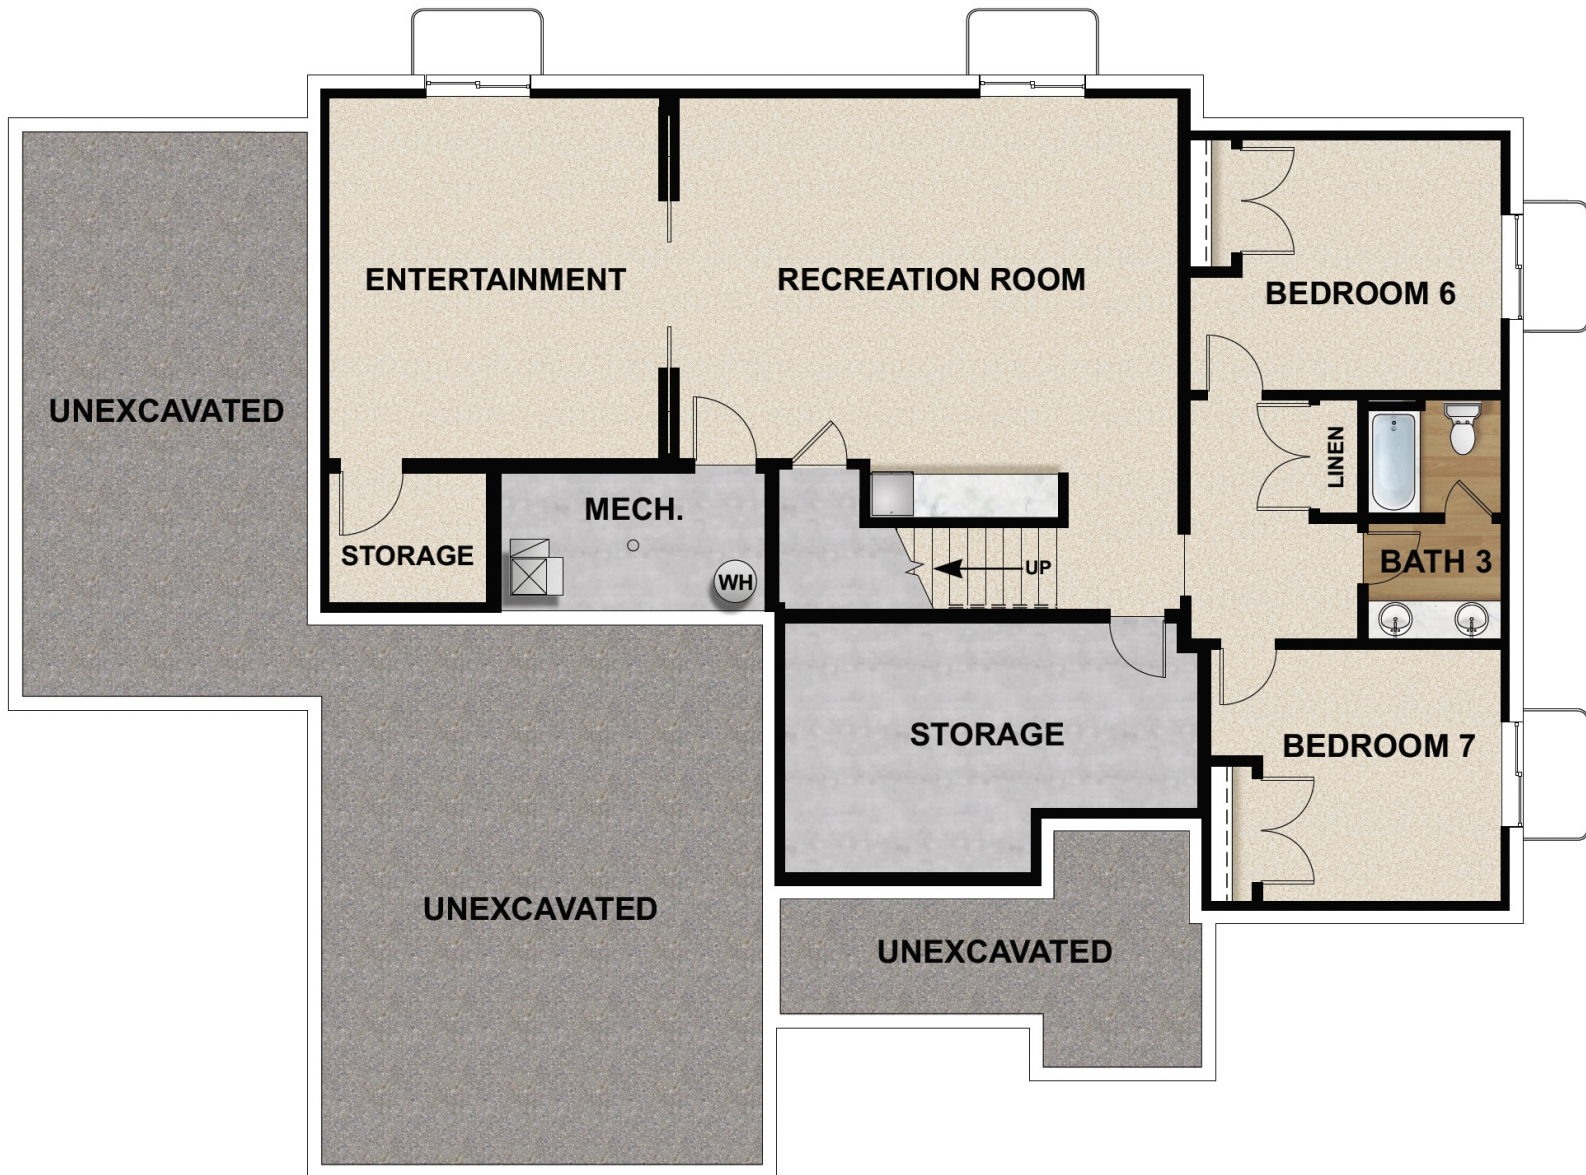

STERLING FARMHOUSE

SINGLE FAMILY

Sq ft: 4,883

Beds: 4

Bath: 2.5

ABOUT THIS HOME

The Sterling offers the best of the best in comfort, luxury, and livability. This contemporary living space comes with 4 bedrooms and 2.5 bathrooms. Easy to love and call home, the Sterling has your name written all over it. Step inside and experience a two-story entryway full of light. Right off the foyer is an abundant flex room perfect for personalizing. The main living space features a large two-story family room with tall ceilings and light that floods into the many large windows. The gorgeous kitchen comes with a spacious island, a huge pantry, and a spacious dining room. Conveniently located off the garage is a large and functional mudroom. Last but not least, the spectacular owner's suite comes with a luxurious bathroom and a massive walk-in closet. On the second floor, you'll find 3 full bedrooms with walk-in closets, a bathroom, a convenient laundry area, and a spacious loft that overlooks the first floor. Here, you and your family always have a special place to relax, spend time together, and get cozy. Last but not least, you have the option to finish the basement with 2 full bedrooms, a bathroom, storage areas, and a large recreation area. Transform the recreation room into a comfortable movie lounge, a children's playroom, a home office, or more.

FLOOR PLAN

FLOOR PLAN

FLOOR PLAN

FLOOR PLAN