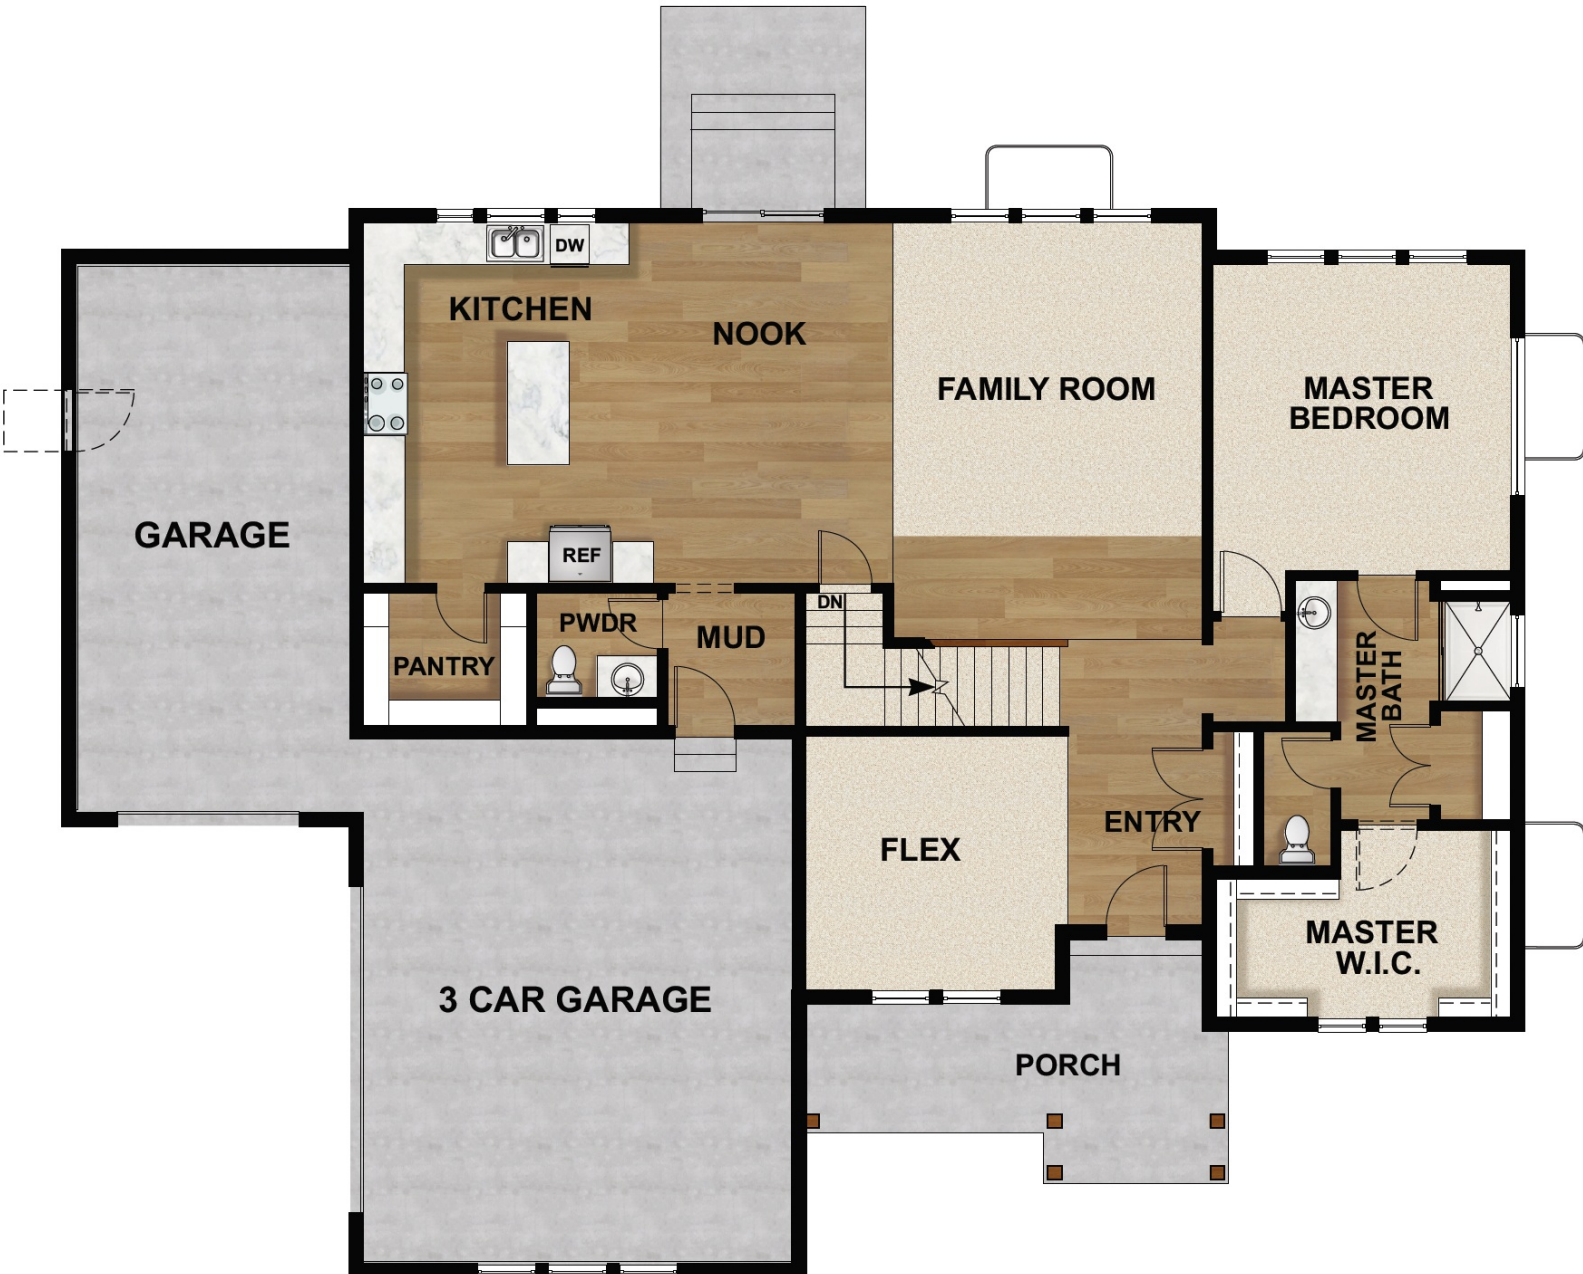

STERLING FARMHOUSE

SINGLE FAMILY

Sq ft: 4,883

Beds: 4

Bath: 2.5

ABOUT THIS HOME

The Sterling offers the best of the best in comfort, luxury, and livability. This contemporary living space comes with 4 bedrooms and 2.5 bathrooms. Easy to love and call home, the Sterling has your name written all over it. Step inside and experience a two-story entryway full of light. Right off the foyer is an abundant flex room perfect for personalizing. The main living space features a large two-story family room with tall ceilings and light that floods into the many large windows. The gorgeous kitchen comes with a spacious island, a huge pantry, and a spacious dining room. Conveniently located off the garage is a large and functional mudroom. Last but not least, the spectacular owner's suite comes with a luxurious bathroom and a massive walk-in closet. On the second floor, you'll find 3 full bedrooms with walk-in closets, a bathroom, a convenient laundry area, and a spacious loft that overlooks the first floor. Here, you and your family always have a special place to relax, spend time together, and get cozy. Last but not least, you have the option to finish the basement with 2 full bedrooms, a bathroom, storage areas, and a large recreation area. Transform the recreation room into a comfortable movie lounge, a children's playroom, a home office, or more.

FLOOR PLAN

FLOOR PLAN

FLOOR PLAN