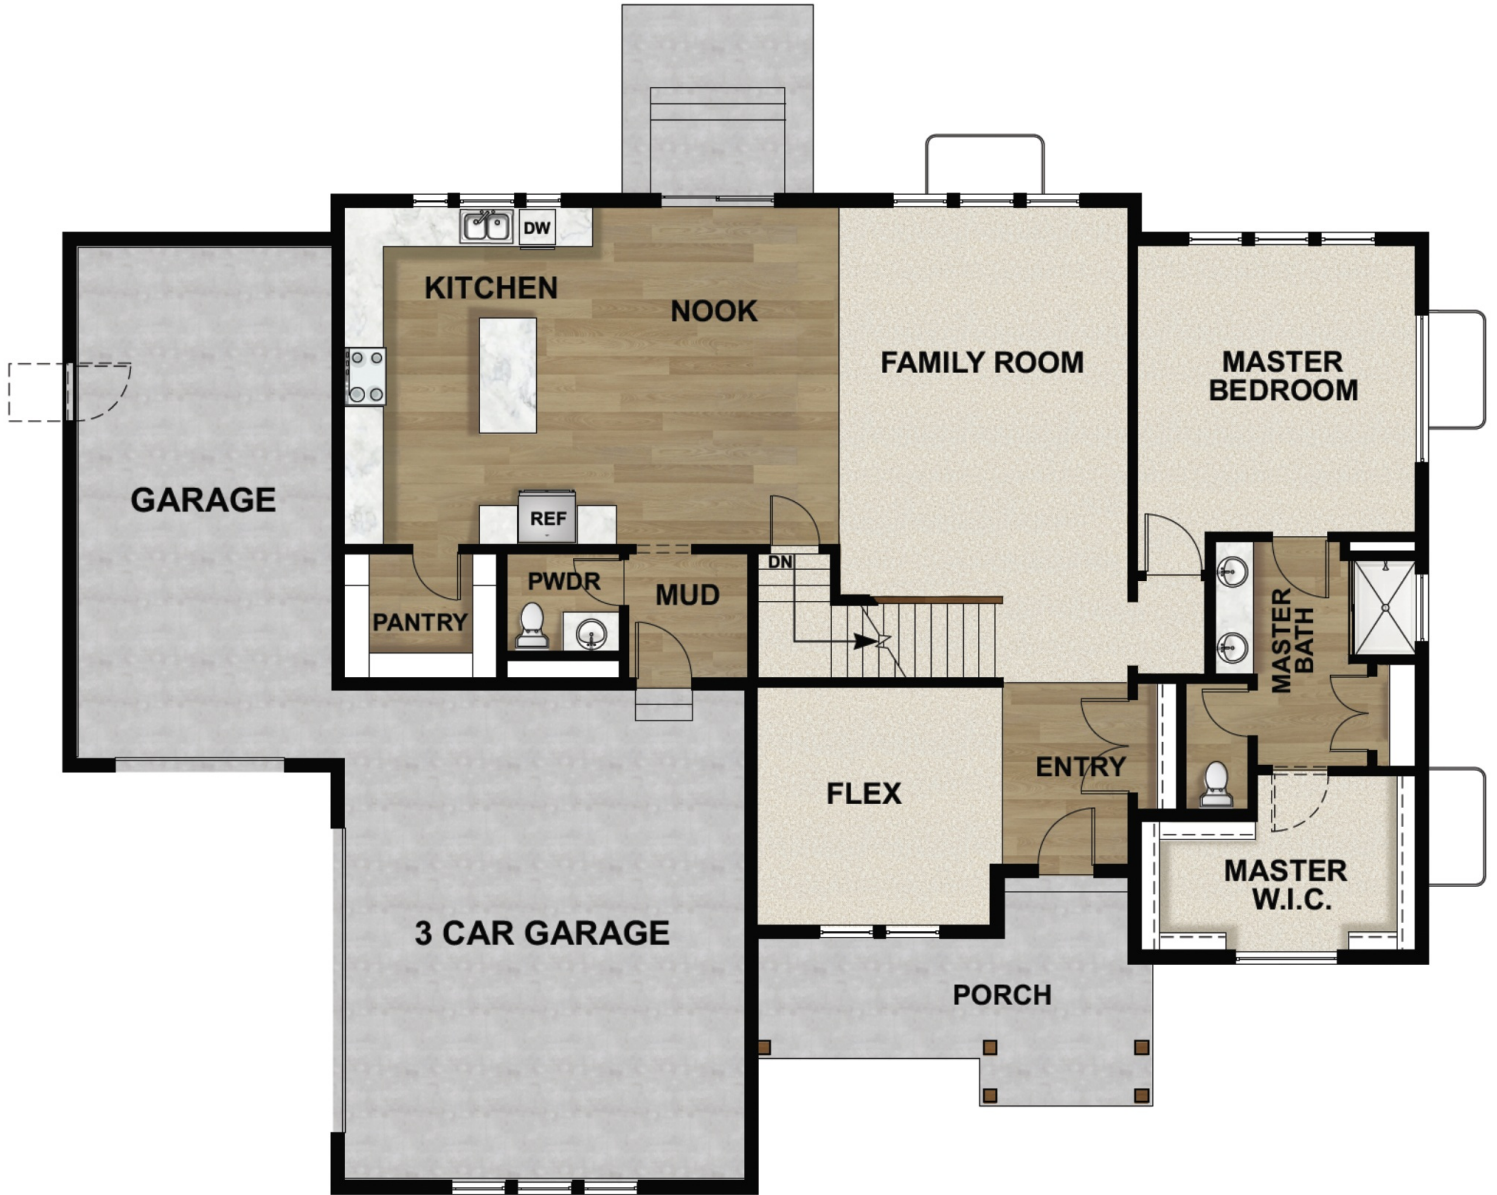

STERLING FARMHOUSE

SINGLE FAMILY

Sq ft: 4,883

Beds: 4

Bath: 2.5

ABOUT THIS HOME

The Sterling offers the best of the best in comfort, luxury, and livability. This contemporary living space comes with 4 bedrooms and 2.5 bathrooms. Easy to love and call home, the Sterling has your name written all over it. Step inside and experience a two-story entryway full of light. Right off the foyer is an abundant flex room perfect for personalizing. The main living space features a large two-story family room with tall ceilings and light that floods into the many large windows. The gorgeous kitchen comes with a spacious island, a huge pantry, and a spacious dining room. Conveniently located off the garage is a large and functional mudroom. Last but not least, the spectacular owner's suite comes with a luxurious bathroom and a massive walk-in closet. On the second floor, you'll find 3 full bedrooms with walk-in closets, a bathroom, a convenient laundry area, and a spacious loft that overlooks the first floor. Here, you and your family always have a special place to relax, spend time together, and get cozy. Last but not least, you have the option to finish the basement with 2 full bedrooms, a bathroom, storage areas, and a large recreation area. Transform the recreation room into a comfortable movie lounge, a children's playroom, a home office, or more.

FLOOR PLAN

FLOOR PLAN

FLOOR PLAN

FLOOR PLAN