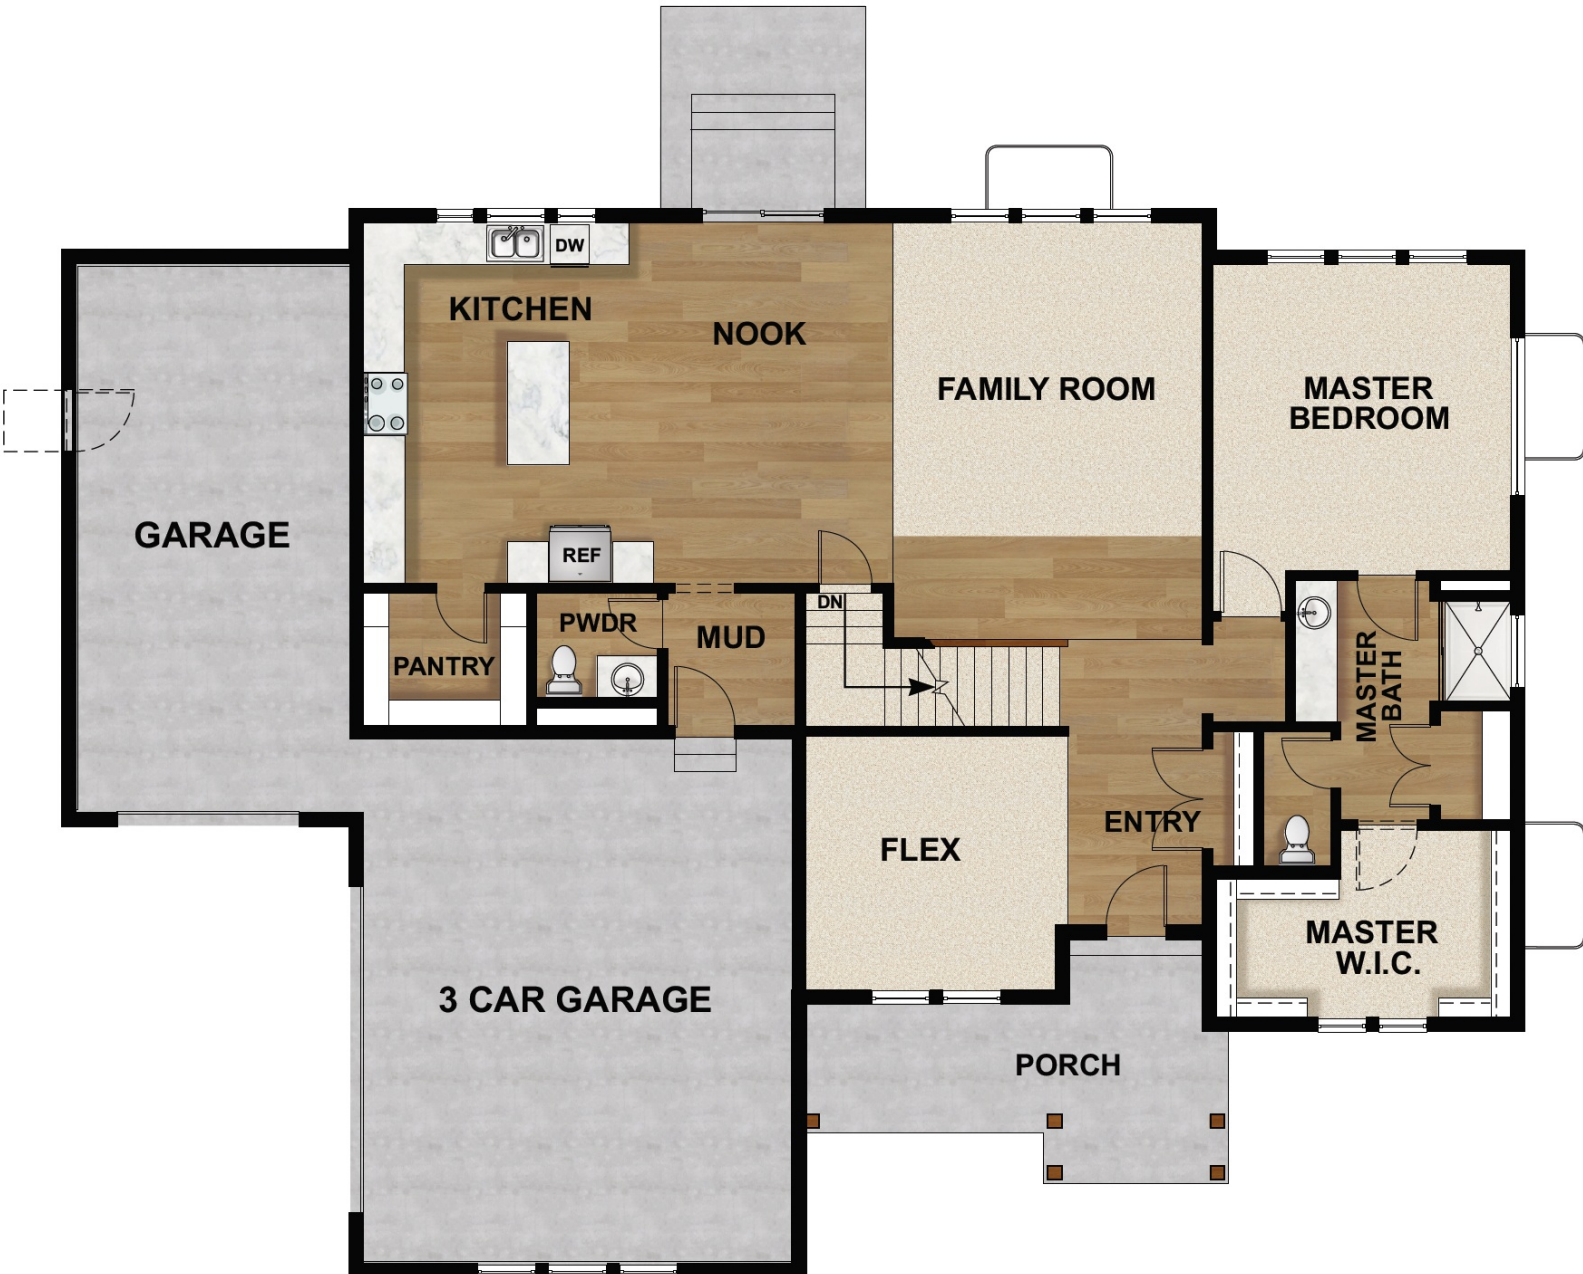

STERLING FARMHOUSE

SINGLE FAMILY

Sq ft: 4,883

Beds: 4

Bath: 2.5

ABOUT THIS HOME

The Sterling offers the best of the best in comfort, luxury, and livability. This contemporary living space comes with 4 bedrooms and 2.5 bathrooms. Easy to love and call home, the Sterling has your name written all over it. Step inside and experience a two-story entryway full of light. Right off the foyer is an abundant flex room perfect for personalizing. The main living space features a large two-story family room with tall ceilings and light that floods into the many large windows. The gorgeous kitchen comes with a spacious island, a huge pantry, and a spacious dining room. Conveniently located off the garage is a large and functional mudroom. Last but not least, the spectacular owner's suite comes with a luxurious bathroom and a massive walk-in closet. On the second floor, you'll find 3 full bedrooms with walk-in closets, a bathroom, a convenient laundry area, and a spacious loft that overlooks the first floor. Here, you and your family always have a special place to relax, spend time together, and get cozy. Last but not least, you have the option to finish the basement with 2 full bedrooms, a bathroom, storage areas, and a large recreation area. Transform the recreation room into a comfortable movie lounge, a children's playroom, a home office, or more.

FLOOR PLAN

FLOOR PLAN

FLOOR PLAN

FLOOR PLAN