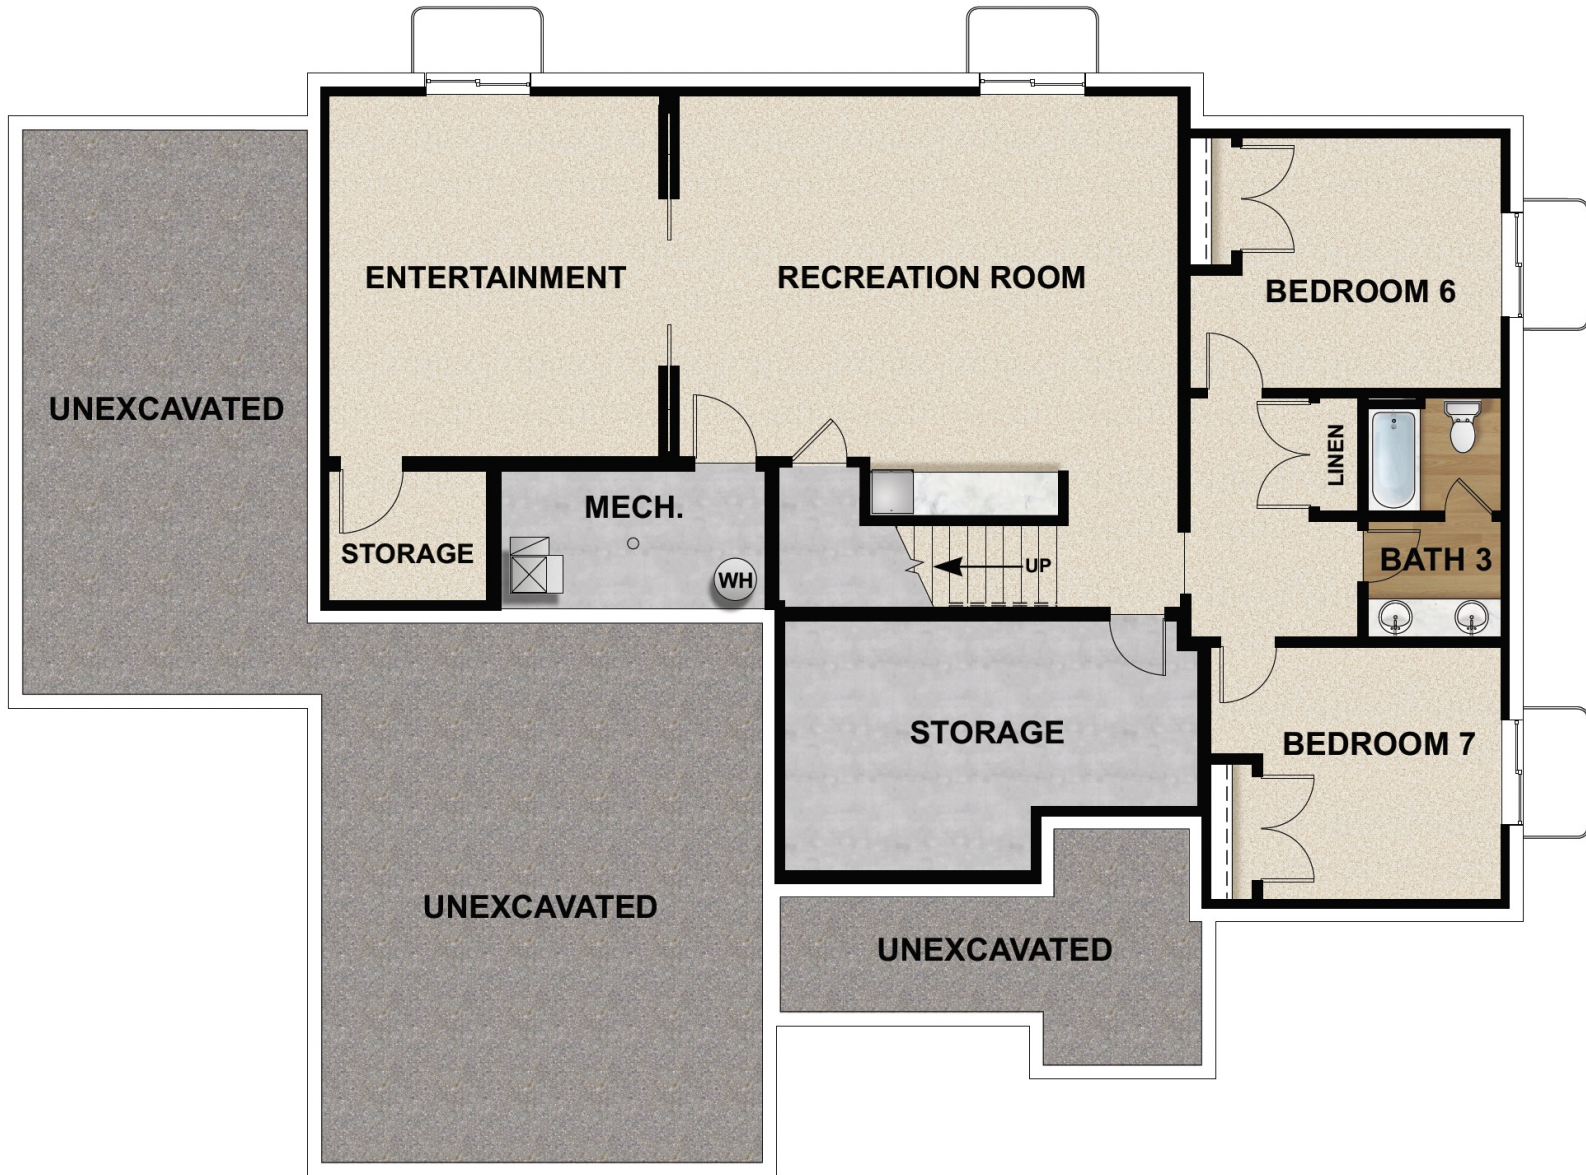

STERLING FARMHOUSE

SINGLE FAMILY

Sq ft: 4,883

Beds: 4

Bath: 2.5

ABOUT THIS HOME

The Sterling offers the best of the best in comfort, luxury, and livability. This contemporary living space comes with 4 bedrooms and 2.5 bathrooms. Easy to love and call home, the Sterling has your name written all over it. Step inside and experience a two-story entryway full of light. Right off the foyer is an abundant flex room perfect for personalizing. The main living space features a large two-story family room with tall ceilings and light that floods into the many large windows. The gorgeous kitchen comes with a spacious island, a huge pantry, and a spacious dining room. Conveniently located off the garage is a large and functional mudroom. Last but not least, the spectacular owner's suite comes with a luxurious bathroom and a massive walk-in closet. On the second floor, you'll find 3 full bedrooms with walk-in closets, a bathroom, a convenient laundry area, and a spacious loft that overlooks the first floor. Here, you and your family always have a special place to relax, spend time together, and get cozy. Last but not least, you have the option to finish the basement with 2 full bedrooms, a bathroom, storage areas, and a large recreation area. Transform the recreation room into a comfortable movie lounge, a children's playroom, a home office, or more.

FLOOR PLAN

FLOOR PLAN

FLOOR PLAN