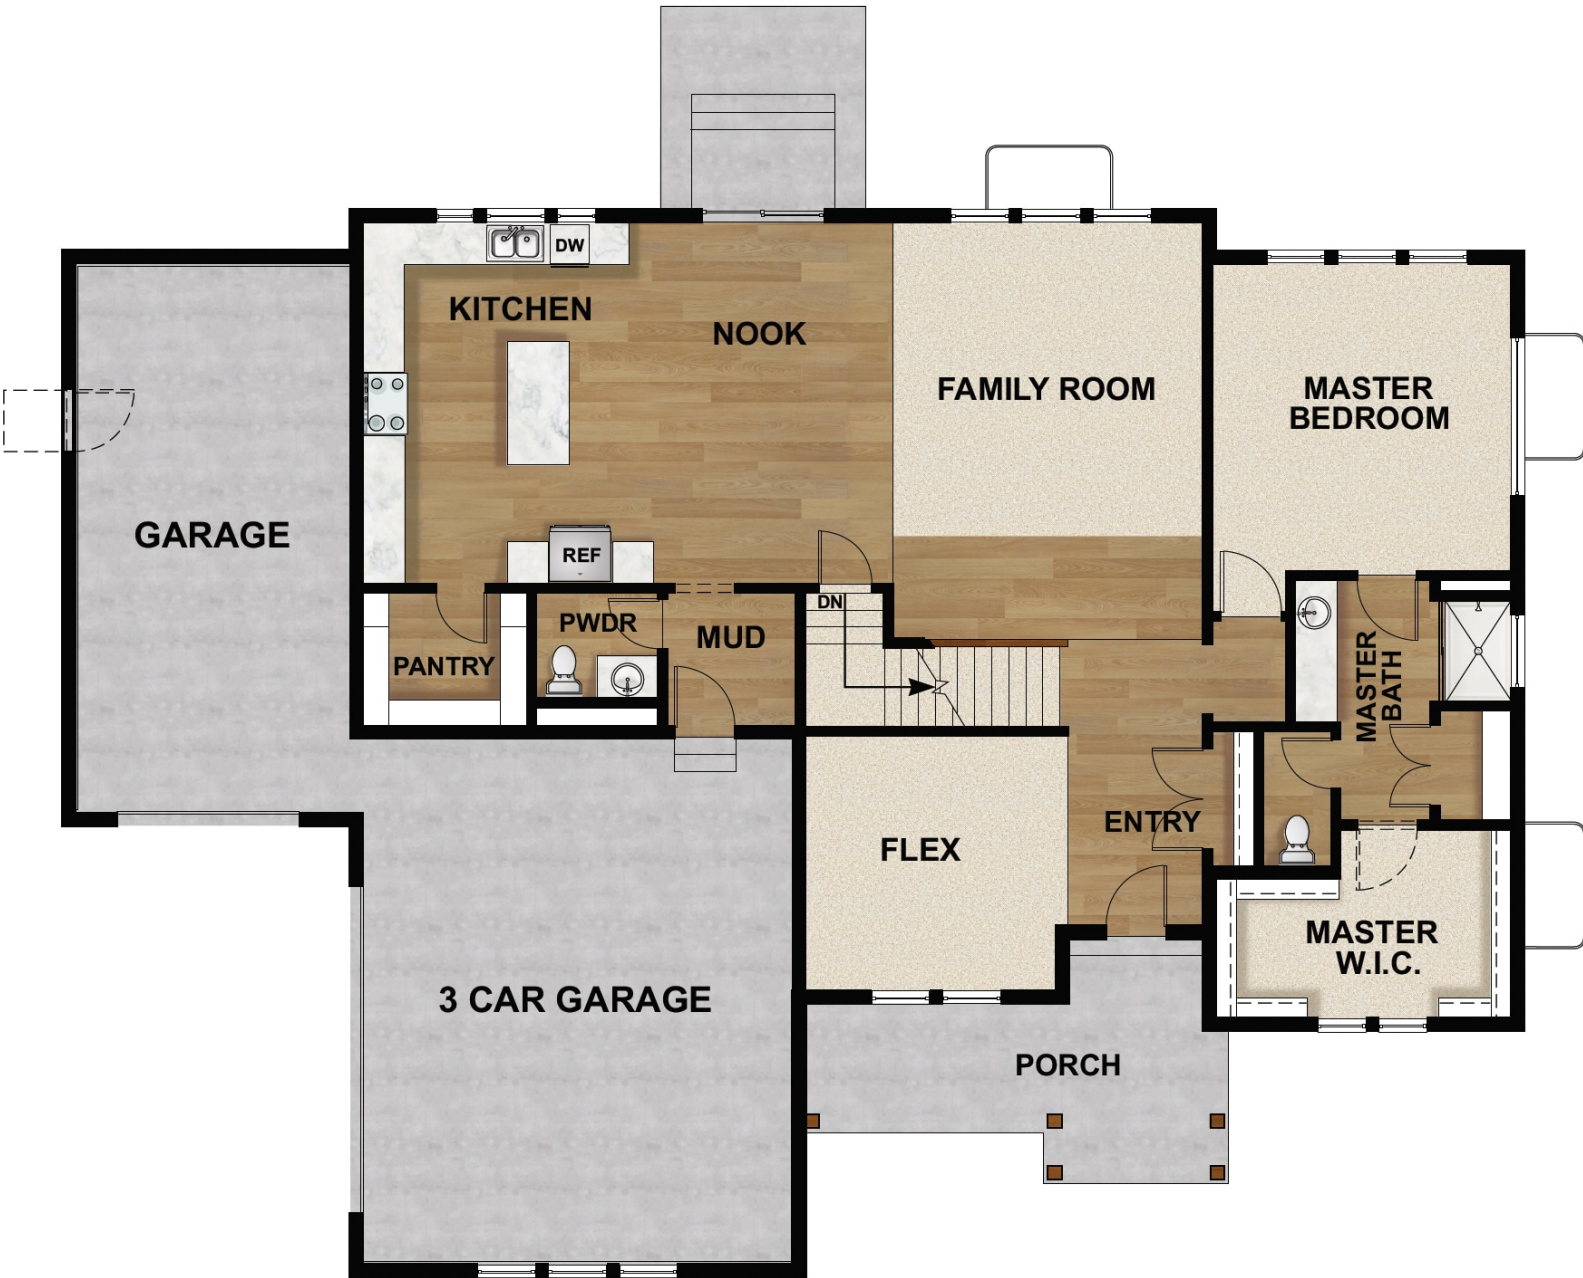

STERLING FARMHOUSE

SINGLE FAMILY

Sq ft: 4,883

Beds: 4

Bath: 2.5

ABOUT THIS HOME

The Sterling offers the best of the best in comfort, luxury, and livability. This contemporary living space comes with 4 bedrooms and 2.5 bathrooms. Easy to love and call home, the Sterling has your name written all over it. Step inside and experience a two-story entryway full of light. Right off the foyer is an abundant flex room perfect for personalizing. The main living space features a large two-story family room with tall ceilings and light that floods into the many large windows. The gorgeous kitchen comes with a spacious island, a huge pantry, and a spacious dining room. Conveniently located off the garage is a large and functional mudroom. Last but not least, the spectacular owner's suite comes with a luxurious bathroom and a massive walk-in closet. On the second floor, you'll find 3 full bedrooms with walk-in closets, a bathroom, a convenient laundry area, and a spacious loft that overlooks the first floor. Here, you and your family always have a special place to relax, spend time together, and get cozy. Last but not least, you have the option to finish the basement with 2 full bedrooms, a bathroom, storage areas, and a large recreation area. Transform the recreation room into a comfortable movie lounge, a children's playroom, a home office, or more.

FLOOR PLAN

FLOOR PLAN

FLOOR PLAN

FLOOR PLAN