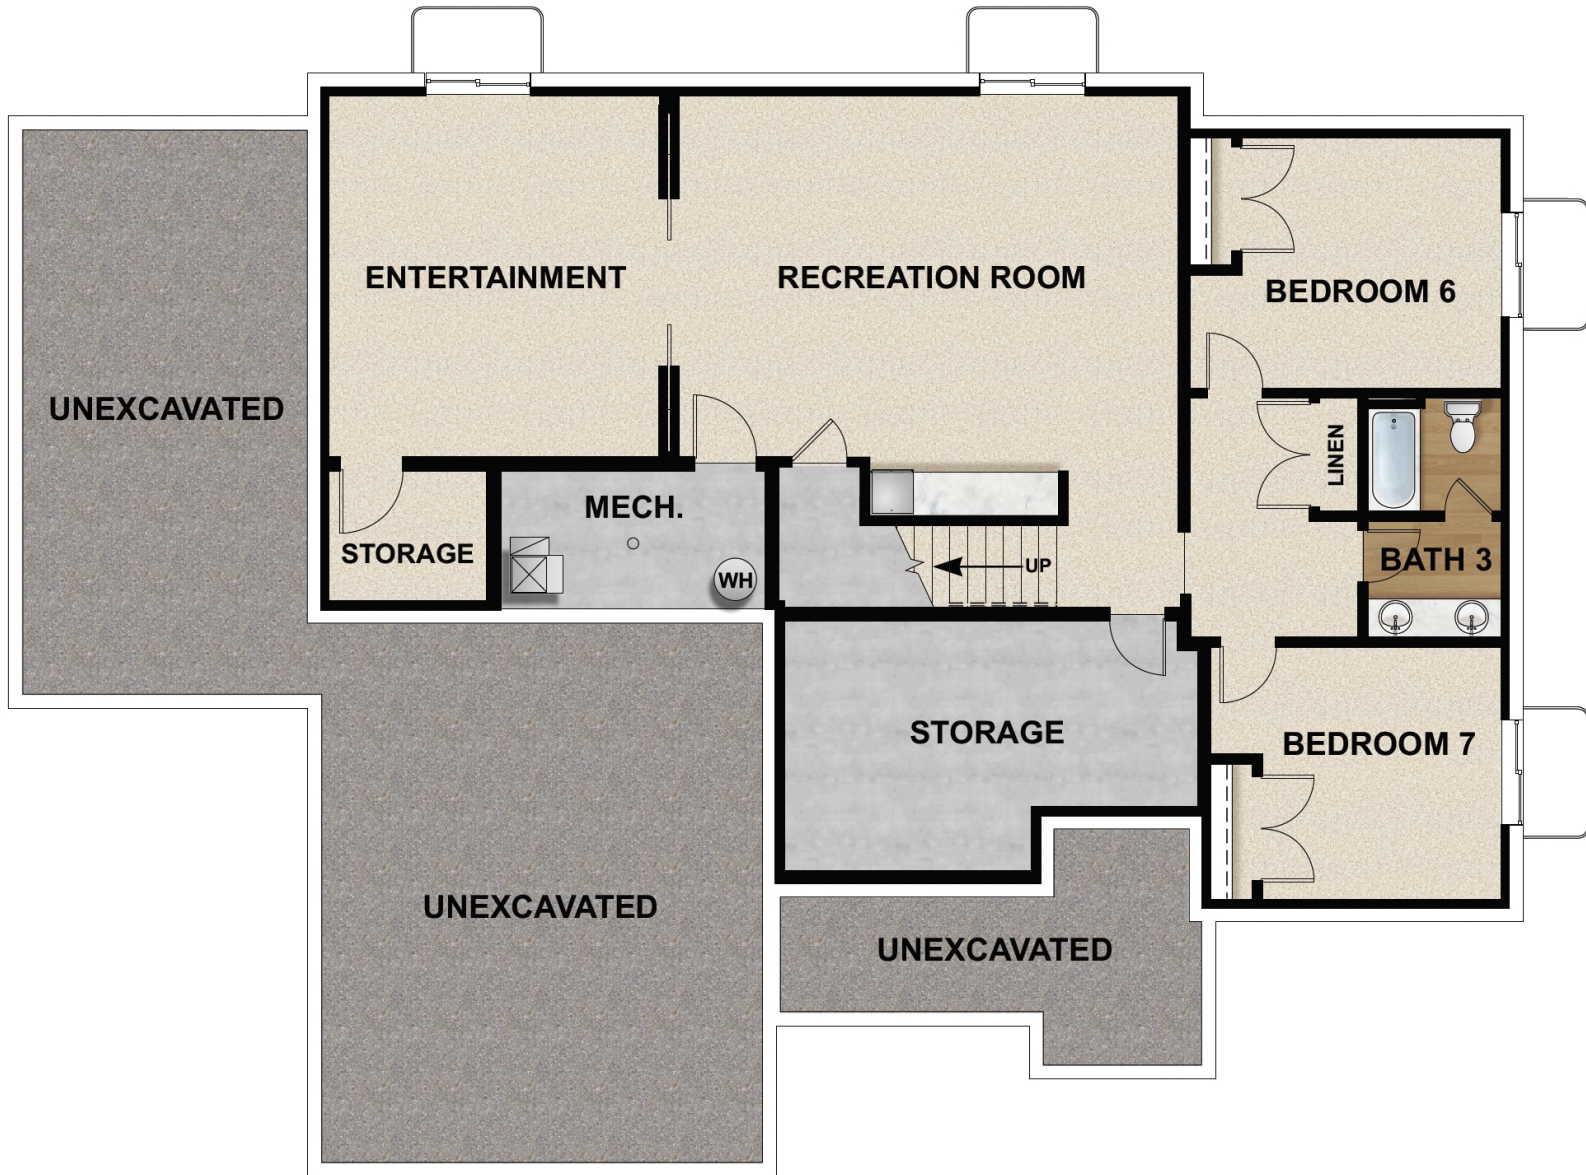

STERLING CRAFTSMAN

SINGLE FAMILY

Sq ft: 4,883

Beds: 4

Bath: 2.5

ABOUT THIS HOME

The Sterling offers the best of the best in comfort, luxury, and livability. This contemporary living space comes with 4 bedrooms and 2.5 bathrooms. Easy to love and call home, the Sterling has your name written all over it. Step inside and experience a two-story entryway full of light. Right off the foyer is an abundant flex room perfect for personalizing. The main living space features a large two-story family room with tall ceilings and light that floods into the many large windows. The gorgeous kitchen comes with a spacious island, a huge pantry, and a spacious dining room. Conveniently located off the garage is a large and functional mudroom. Last but not least, the spectacular owner's suite comes with a luxurious bathroom and a massive walk-in closet. On the second floor, you'll find 3 full bedrooms with walk-in closets, a bathroom, a convenient laundry area, and a spacious loft that overlooks the first floor. Here, you and your family always have a special place to relax, spend time together, and get cozy. Last but not least, you have the option to finish the basement with 2 full bedrooms, a bathroom, storage areas, and a large recreation area. Transform the recreation room into a comfortable movie lounge, a children's playroom, a home office, or more.

FLOOR PLAN

FLOOR PLAN

FLOOR PLAN

FLOOR PLAN