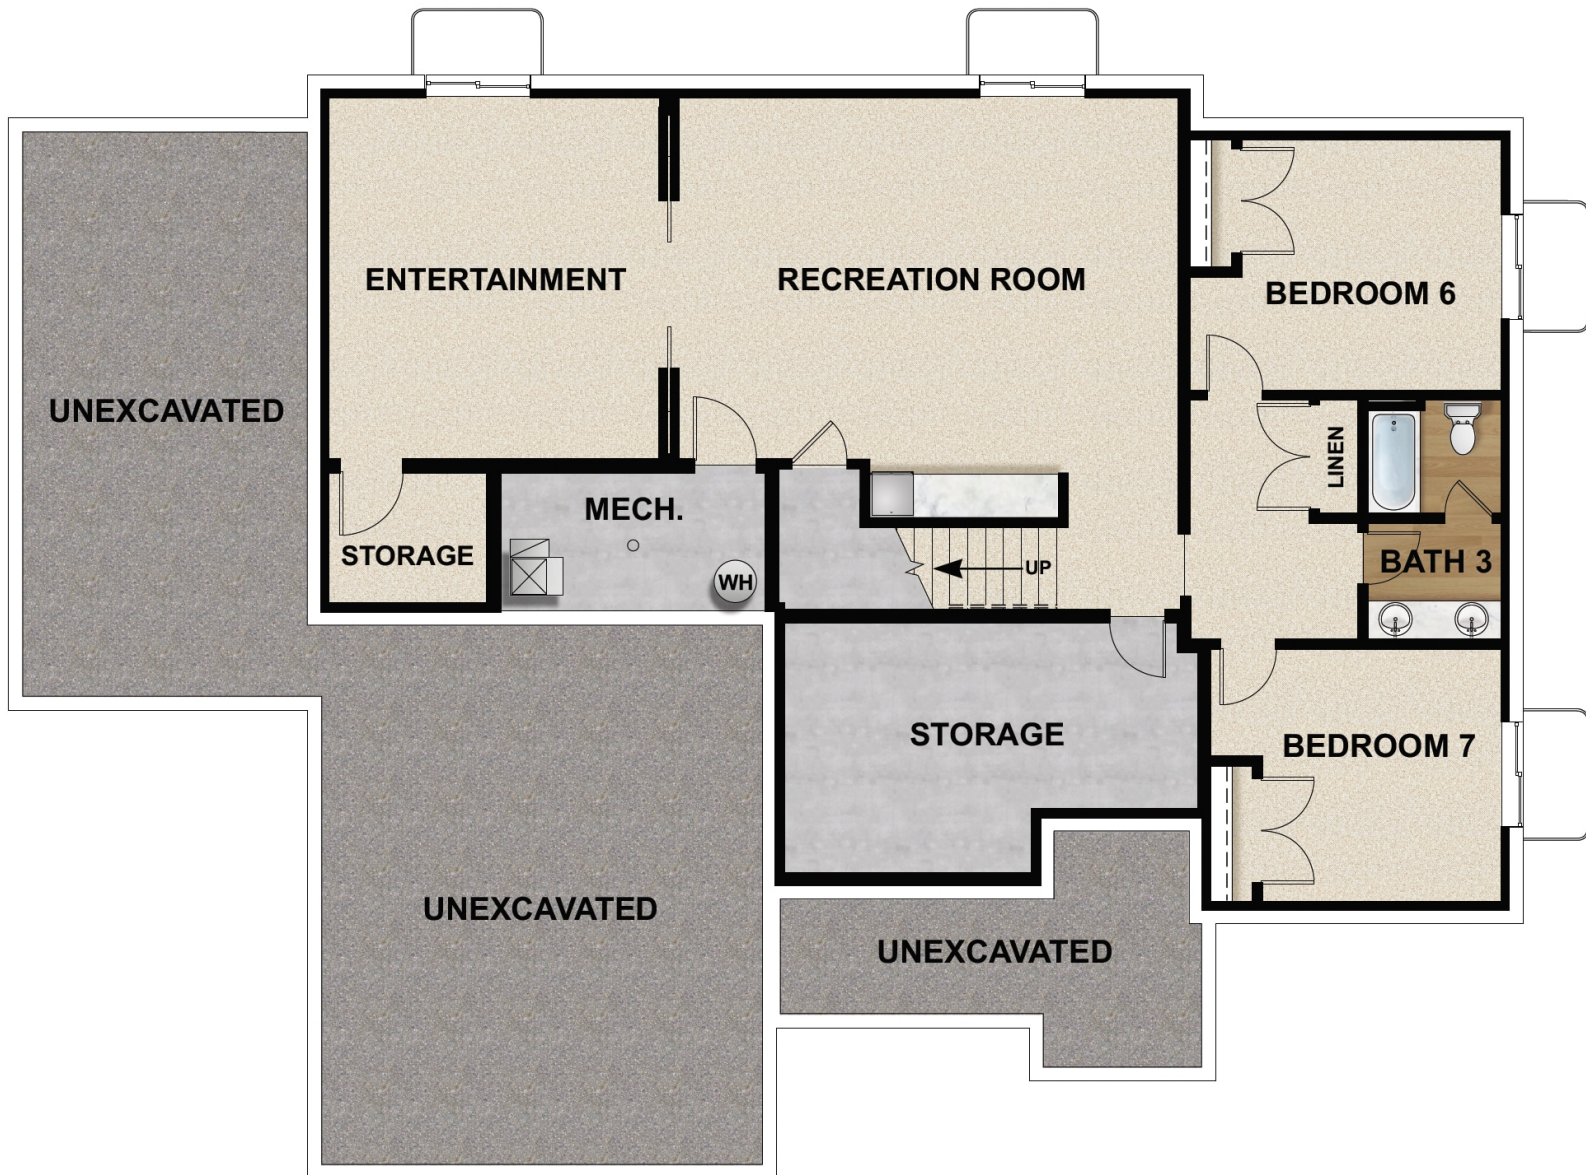

STERLING CRAFTSMAN

SINGLE FAMILY

Sq ft: 4,883

Beds: 4

Bath: 2.5

ABOUT THIS HOME

The Sterling offers the best of the best in comfort, luxury, and livability. This contemporary living space comes with 4 bedrooms and 2.5 bathrooms. Easy to love and call home, the Sterling has your name written all over it. Step inside and experience a two-story entryway full of light. Right off the foyer is an abundant flex room perfect for personalizing. The main living space features a large two-story family room with tall ceilings and light that floods into the many large windows. The gorgeous kitchen comes with a spacious island, a huge pantry, and a spacious dining room. Conveniently located off the garage is a large and functional mudroom. Last but not least, the spectacular owner's suite comes with a luxurious bathroom and a massive walk-in closet. On the second floor, you'll find 3 full bedrooms with walk-in closets, a bathroom, a convenient laundry area, and a spacious loft that overlooks the first floor. Here, you and your family always have a special place to relax, spend time together, and get cozy. Last but not least, you have the option to finish the basement with 2 full bedrooms, a bathroom, storage areas, and a large recreation area. Transform the recreation room into a comfortable movie lounge, a children's playroom, a home office, or more.

FLOOR PLAN

FLOOR PLAN

FLOOR PLAN

FLOOR PLAN