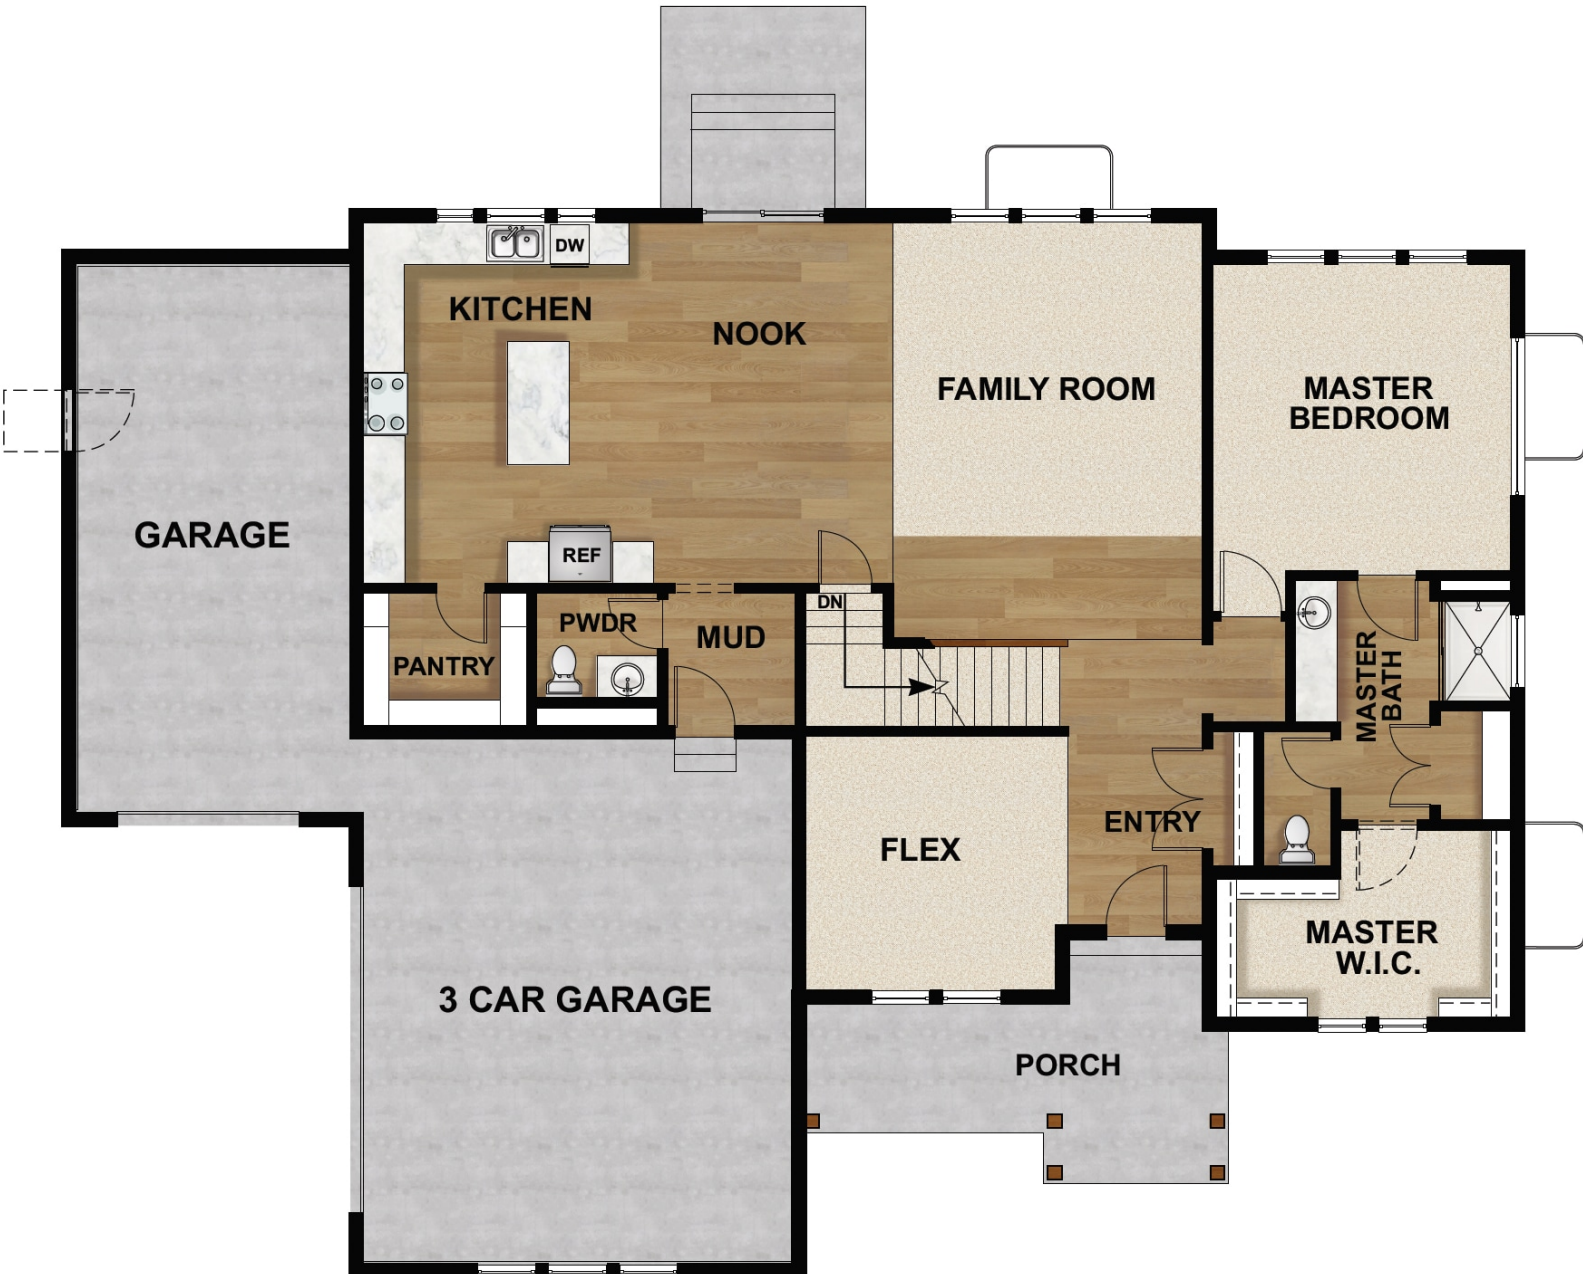

STERLING CRAFTSMAN

SINGLE FAMILY

Sq ft: 4,883

Beds: 4

Bath: 2.5

ABOUT THIS HOME

The Sterling offers the best of the best in comfort, luxury, and livability. This contemporary living space comes with 4 bedrooms and 2.5 bathrooms. Easy to love and call home, the Sterling has your name written all over it. Step inside and experience a two-story entryway full of light. Right off the foyer is an abundant flex room perfect for personalizing. The main living space features a large two-story family room with tall ceilings and light that floods into the many large windows. The gorgeous kitchen comes with a spacious island, a huge pantry, and a spacious dining room. Conveniently located off the garage is a large and functional mudroom. Last but not least, the spectacular owner's suite comes with a luxurious bathroom and a massive walk-in closet. On the second floor, you'll find 3 full bedrooms with walk-in closets, a bathroom, a convenient laundry area, and a spacious loft that overlooks the first floor. Here, you and your family always have a special place to relax, spend time together, and get cozy. Last but not least, you have the option to finish the basement with 2 full bedrooms, a bathroom, storage areas, and a large recreation area. Transform the recreation room into a comfortable movie lounge, a children's playroom, a home office, or more.

FLOOR PLAN

FLOOR PLAN

FLOOR PLAN

FLOOR PLAN