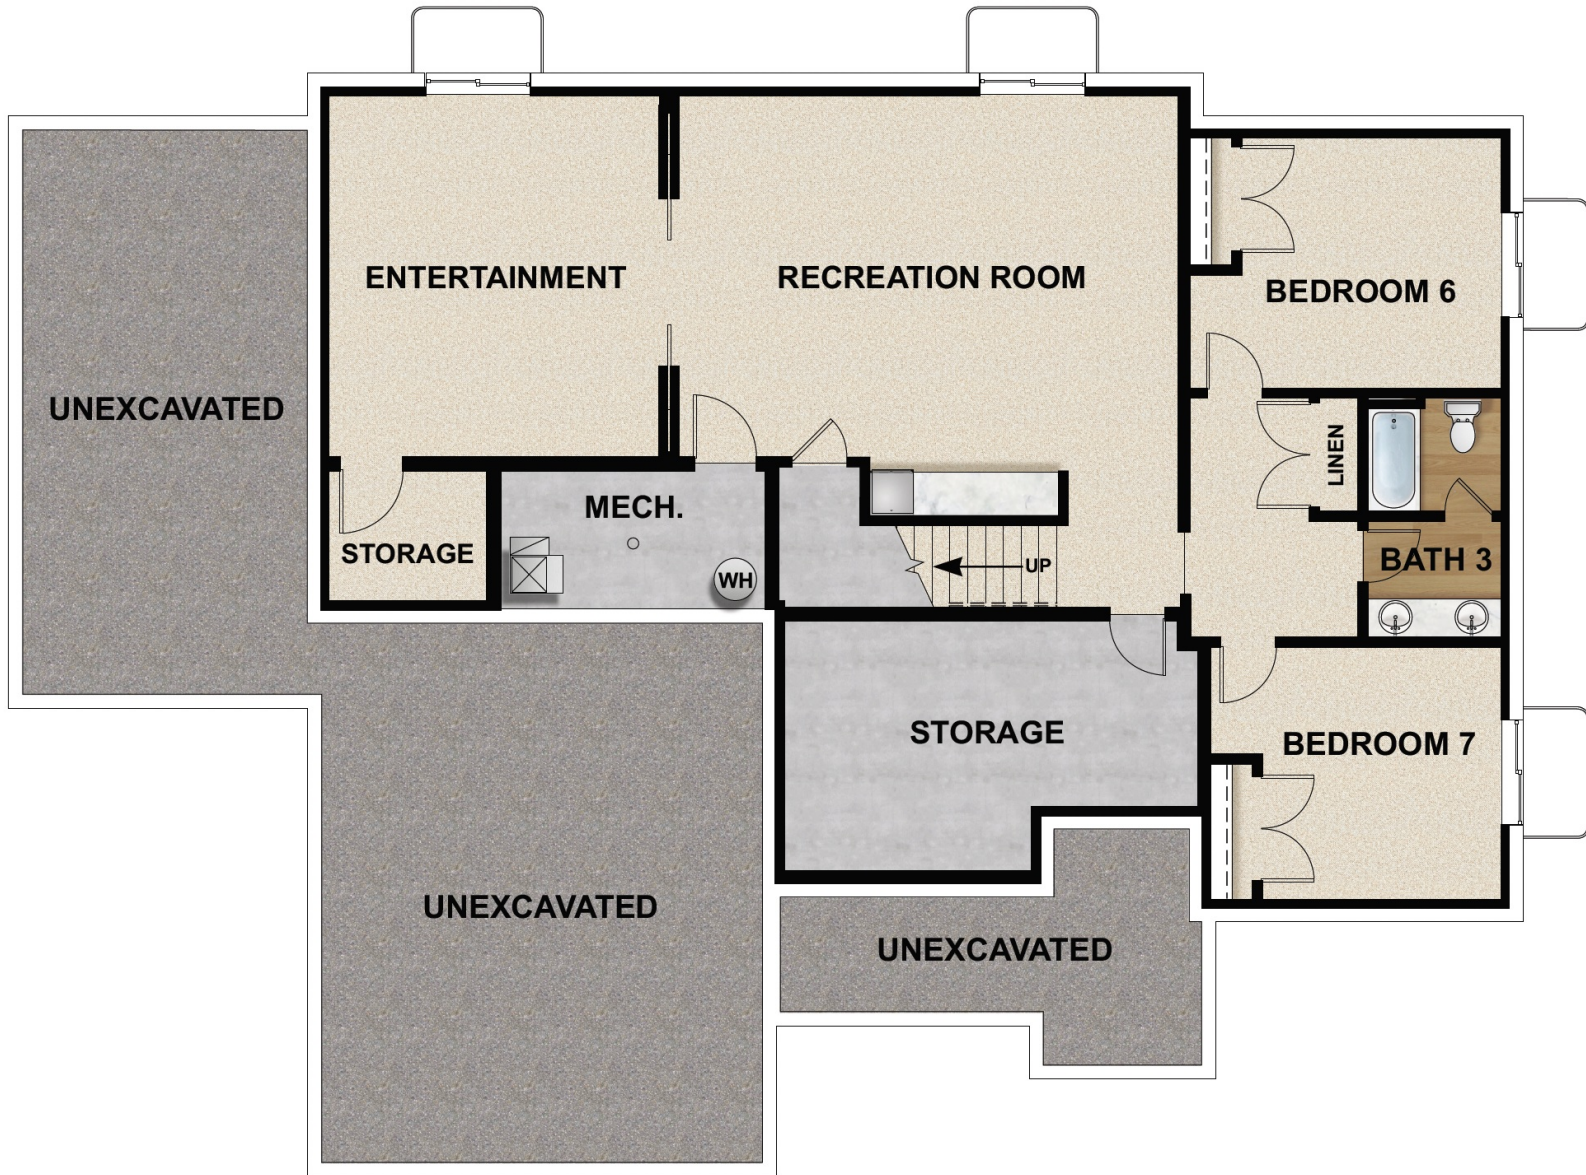

### **ABOUT THIS HOME**

The Sterling offers the best of the best in comfort, luxury, and livability. This contemporary living space comes with 4 bedrooms and 2.5 bathrooms. Easy to love and call home, the Sterling has your name written all over it. Step inside and experience a two-story entryway full of light. Right off the foyer is an abundant flex room perfect for personalizing. The main living space features a large two-story family room with tall ceilings and light that floods into the many large windows. The gorgeous kitchen comes with a spacious island, a huge pantry, and a spacious dining room. Conveniently located off the garage is a large and functional mudroom. Last but not least, the spectacular owner's suite comes with a luxurious bathroom and a massive walk-in closet. On the second floor, you'll find 3 full bedrooms with walk-in closets, a bathroom, a convenient laundry area, and a spacious loft that overlooks the first floor. Here, you and your family always have a special place to relax, spend time together, and get cozy. Last but not least, you have the option to finish the basement with 2 full bedrooms, a bathroom, storage areas, and a large recreation area. Transform the recreation room into a comfortable movie lounge, a children's playroom, a home office, or more.

## FLOOR PLAN

## FLOOR PLAN

**FLOOR PLAN**