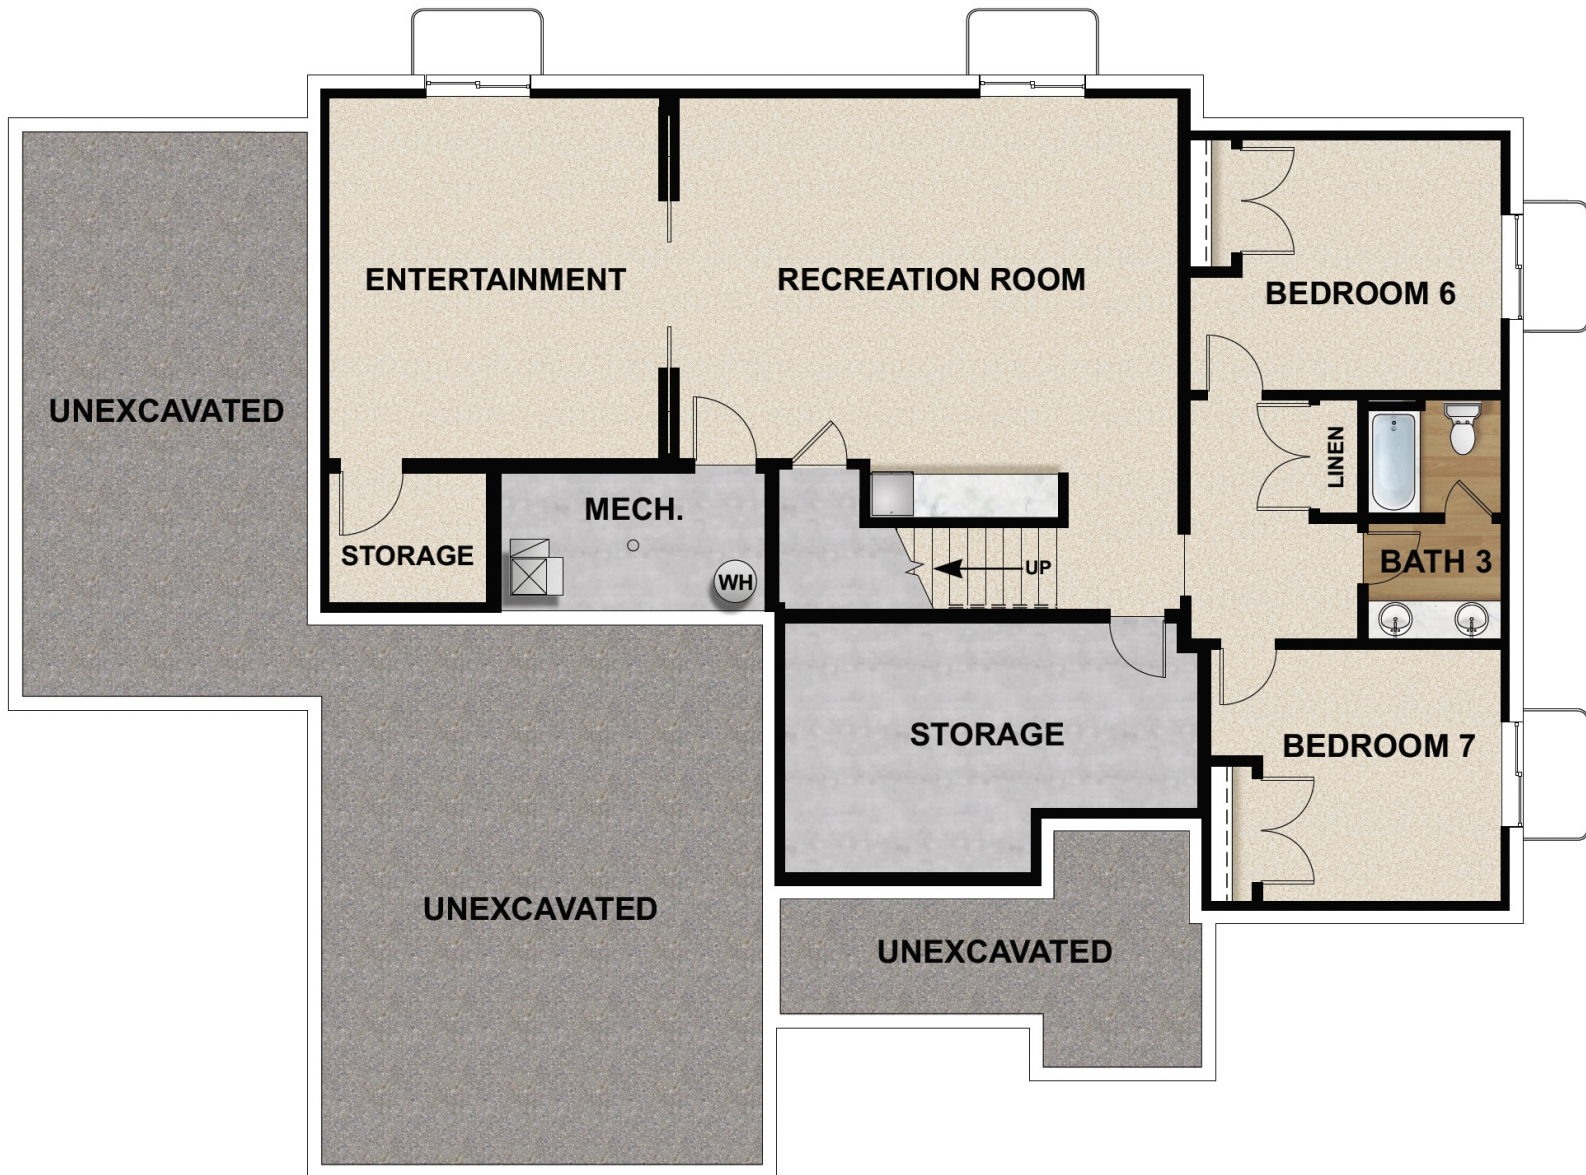

### **ABOUT THIS HOME**

The Sterling offers the best of the best in comfort, luxury, and livability. This contemporary living space comes with 4 bedrooms and 2.5 bathrooms. Easy to love and call home, the Sterling has your name written all over it. Step inside and experience a two-story entryway full of light. Right off the foyer is an abundant flex room perfect for personalizing. The main living space features a large two-story family room with tall ceilings and light that floods into the many large windows. The gorgeous kitchen comes with a spacious island, a huge pantry, and a spacious dining room. Conveniently located off the garage is a large and functional mudroom. Last but not least, the spectacular owner's suite comes with a luxurious bathroom and a massive walk-in closet. On the second floor, you'll find 3 full bedrooms with walk-in closets, a bathroom, a convenient laundry area, and a spacious loft that overlooks the first floor. Here, you and your family always have a special place to relax, spend time together, and get cozy. Last but not least, you have the option to finish the basement with 2 full bedrooms, a bathroom, storage areas, and a large recreation area. Transform the recreation room into a comfortable movie lounge, a children's playroom, a home office, or more.

## FLOOR PLAN