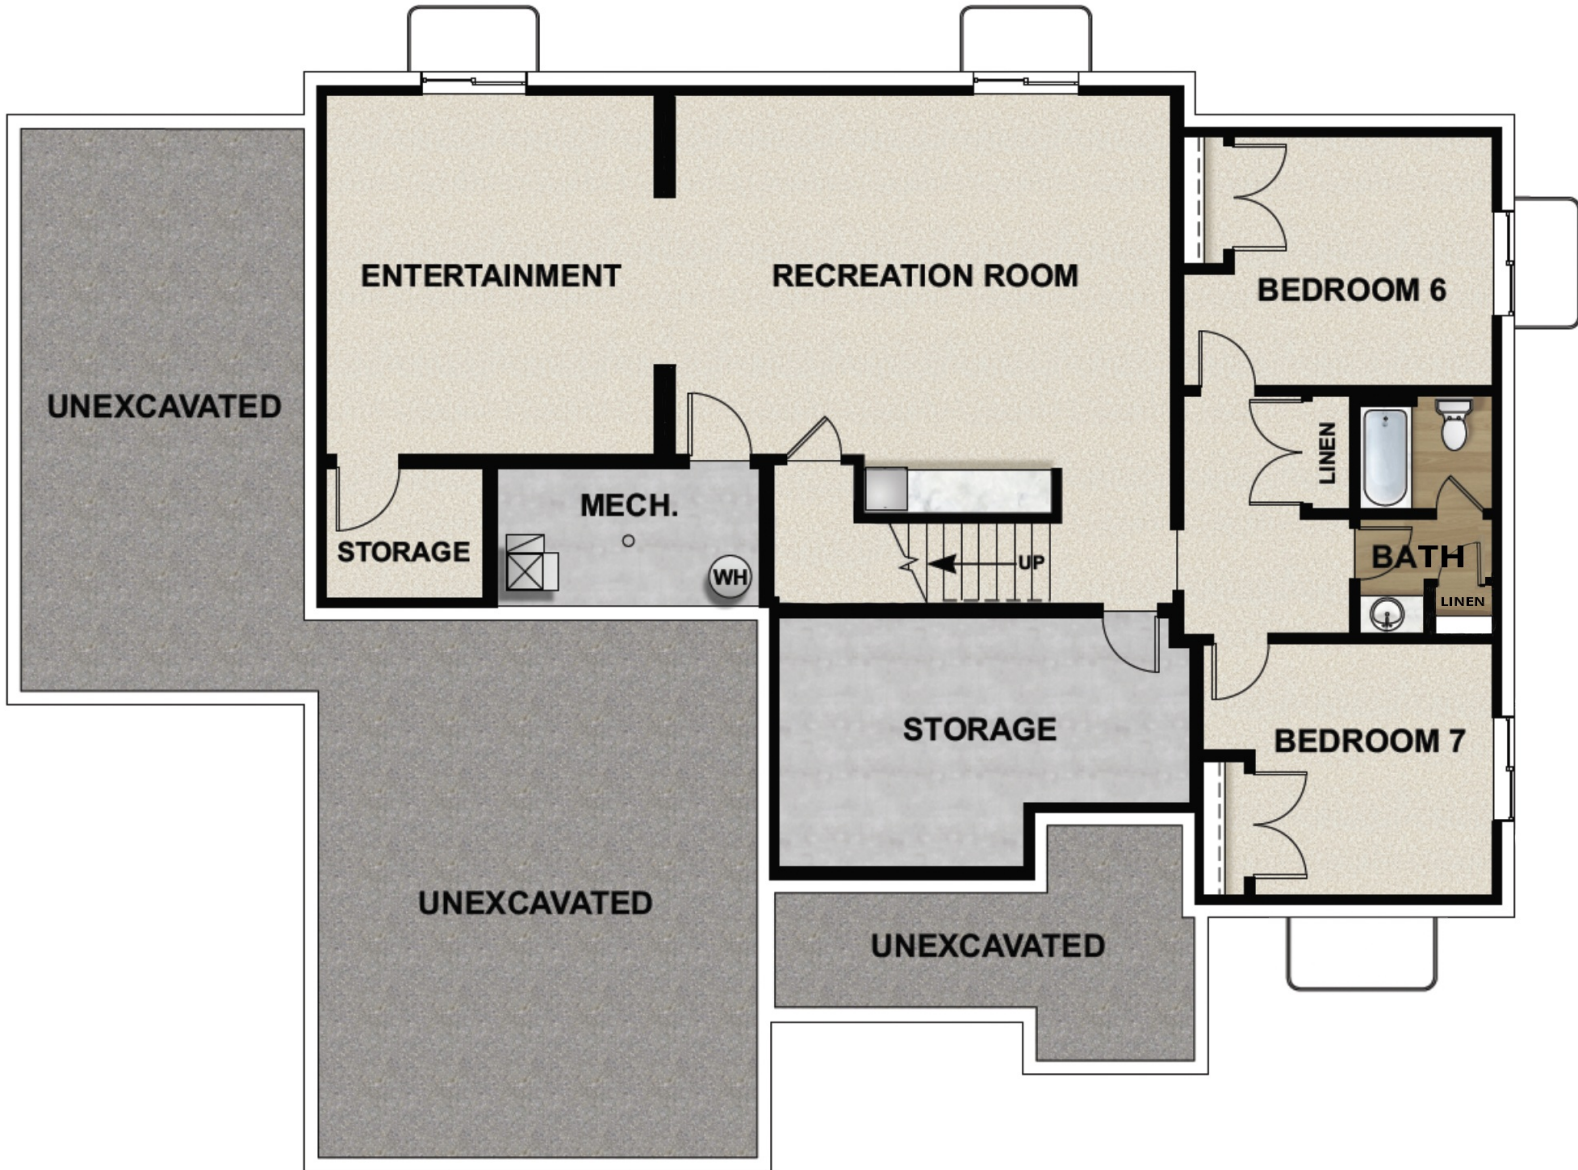

## **ABOUT THIS HOME**

The Sterling offers the best of the best in comfort, luxury, and livability. This contemporary living space comes with 4 bedrooms and 2.5 bathrooms. Easy to love and call home, the Sterling has your name written all over it. Step inside and experience a two-story entryway full of light. Right off the foyer is an abundant flex room perfect for personalizing. The main living space features a large two-story family room with tall ceilings and light that floods into the many large windows. The gorgeous kitchen comes with a spacious island, a huge pantry, and a spacious dining room. Conveniently located off the garage is a large and functional mudroom. Last but not least, the spectacular owner's suite comes with a luxurious bathroom and a massive walk-in closet. On the second floor, you'll find 3 full bedrooms with walk-in closets, a bathroom, a convenient laundry area, and a spacious loft that overlooks the first floor. Here, you and your family always have a special place to relax, spend time together, and get cozy. Last but not least, you have the option to finish the basement with 2 full bedrooms, a bathroom, storage areas, and a large recreation area. Transform the recreation room into a comfortable movie lounge, a children's playroom, a home office, or more.

## FLOOR PLAN