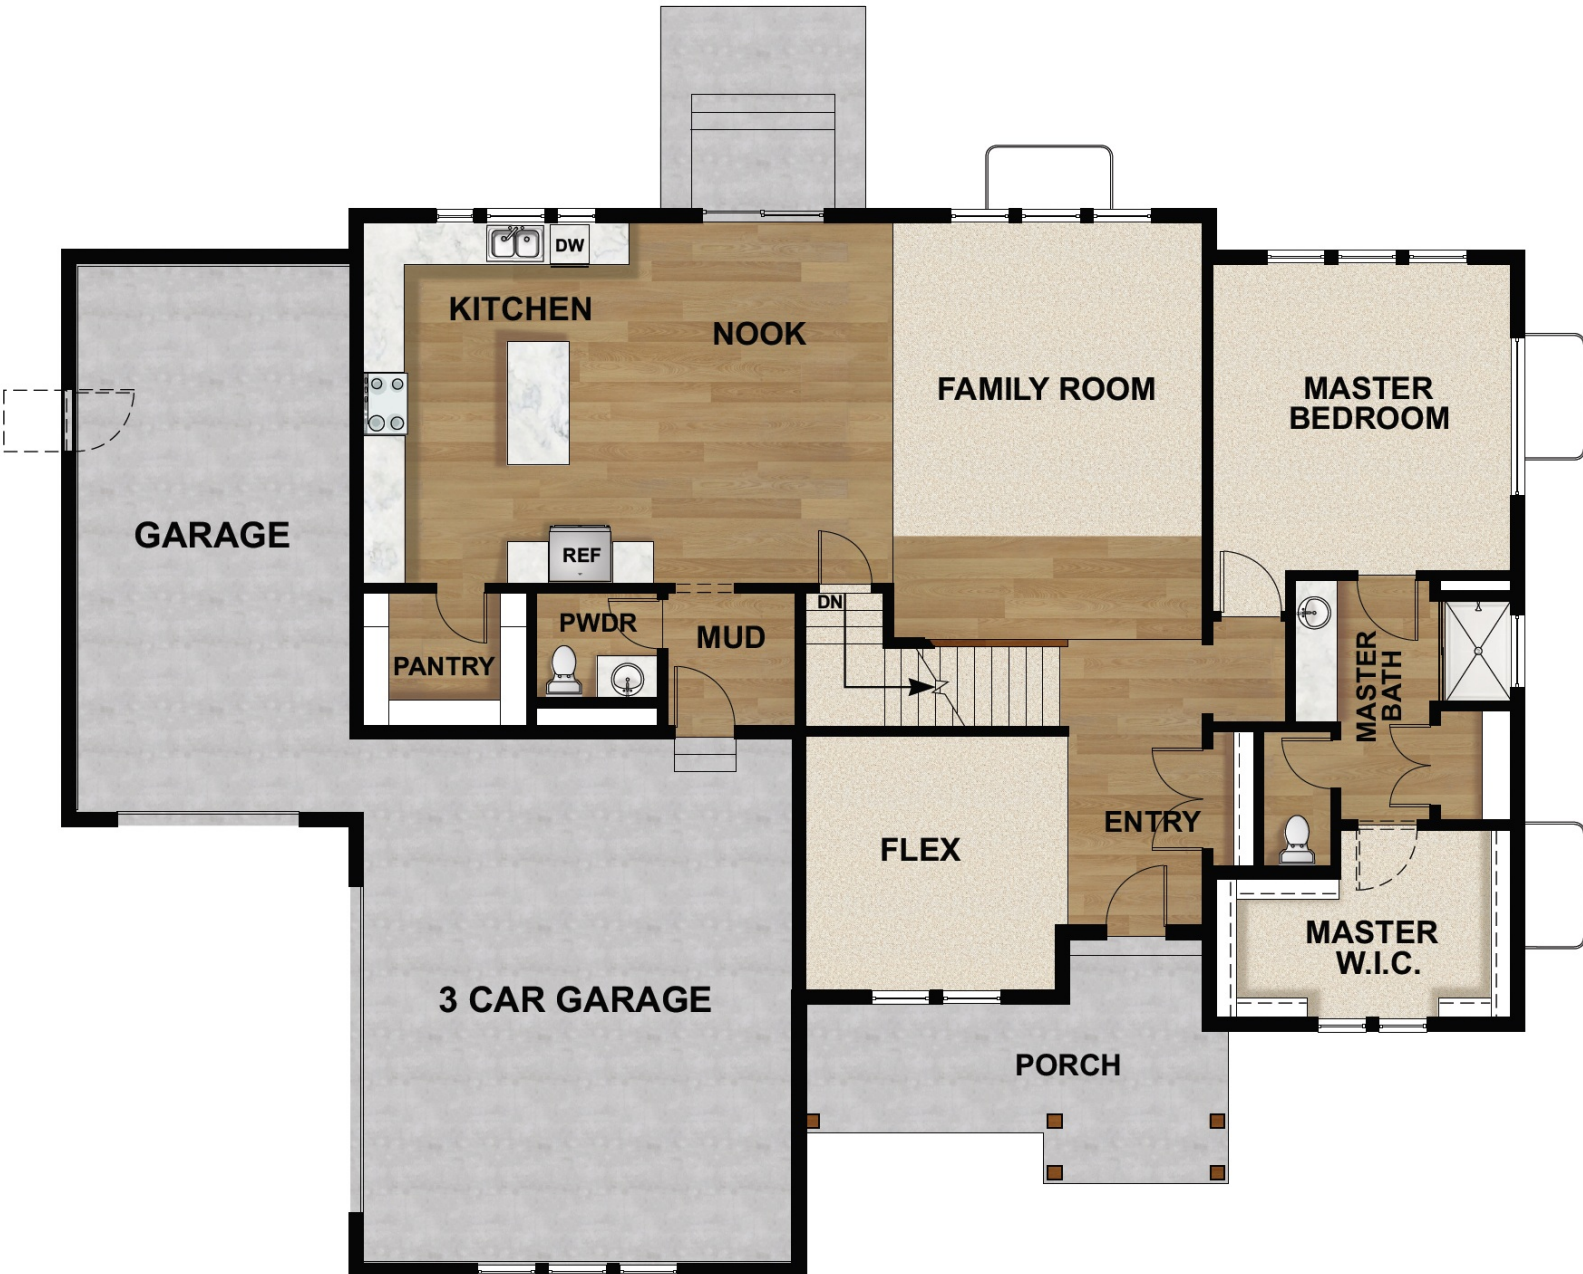

## **STERLING CRAFTSMAN**

SINGLE FAMILY

Sq ft: 4,883

Beds: 4

Bath: 2.5

### **ABOUT THIS HOME**

The Sterling offers the best of the best in comfort, luxury, and livability. This contemporary living space comes with 4 bedrooms and 2.5 bathrooms. Easy to love and call home, the Sterling has your name written all over it. Step inside and experience a two-story entryway full of light. Right off the foyer is an abundant flex room perfect for personalizing. The main living space features a large two-story family room with tall ceilings and light that floods into the many large windows. The gorgeous kitchen comes with a spacious island, a huge pantry, and a spacious dining room. Conveniently located off the garage is a large and functional mudroom. Last but not least, the spectacular owner's suite comes with a luxurious bathroom and a massive walk-in closet. On the second floor, you'll find 3 full bedrooms with walk-in closets, a bathroom, a convenient laundry area, and a spacious loft that overlooks the first floor. Here, you and your family always have a special place to relax, spend time together, and get cozy. Last but not least, you have the option to finish the basement with 2 full bedrooms, a bathroom, storage areas, and a large recreation area. Transform the recreation room into a comfortable movie lounge, a children's playroom, a home office, or more.

## FLOOR PLAN