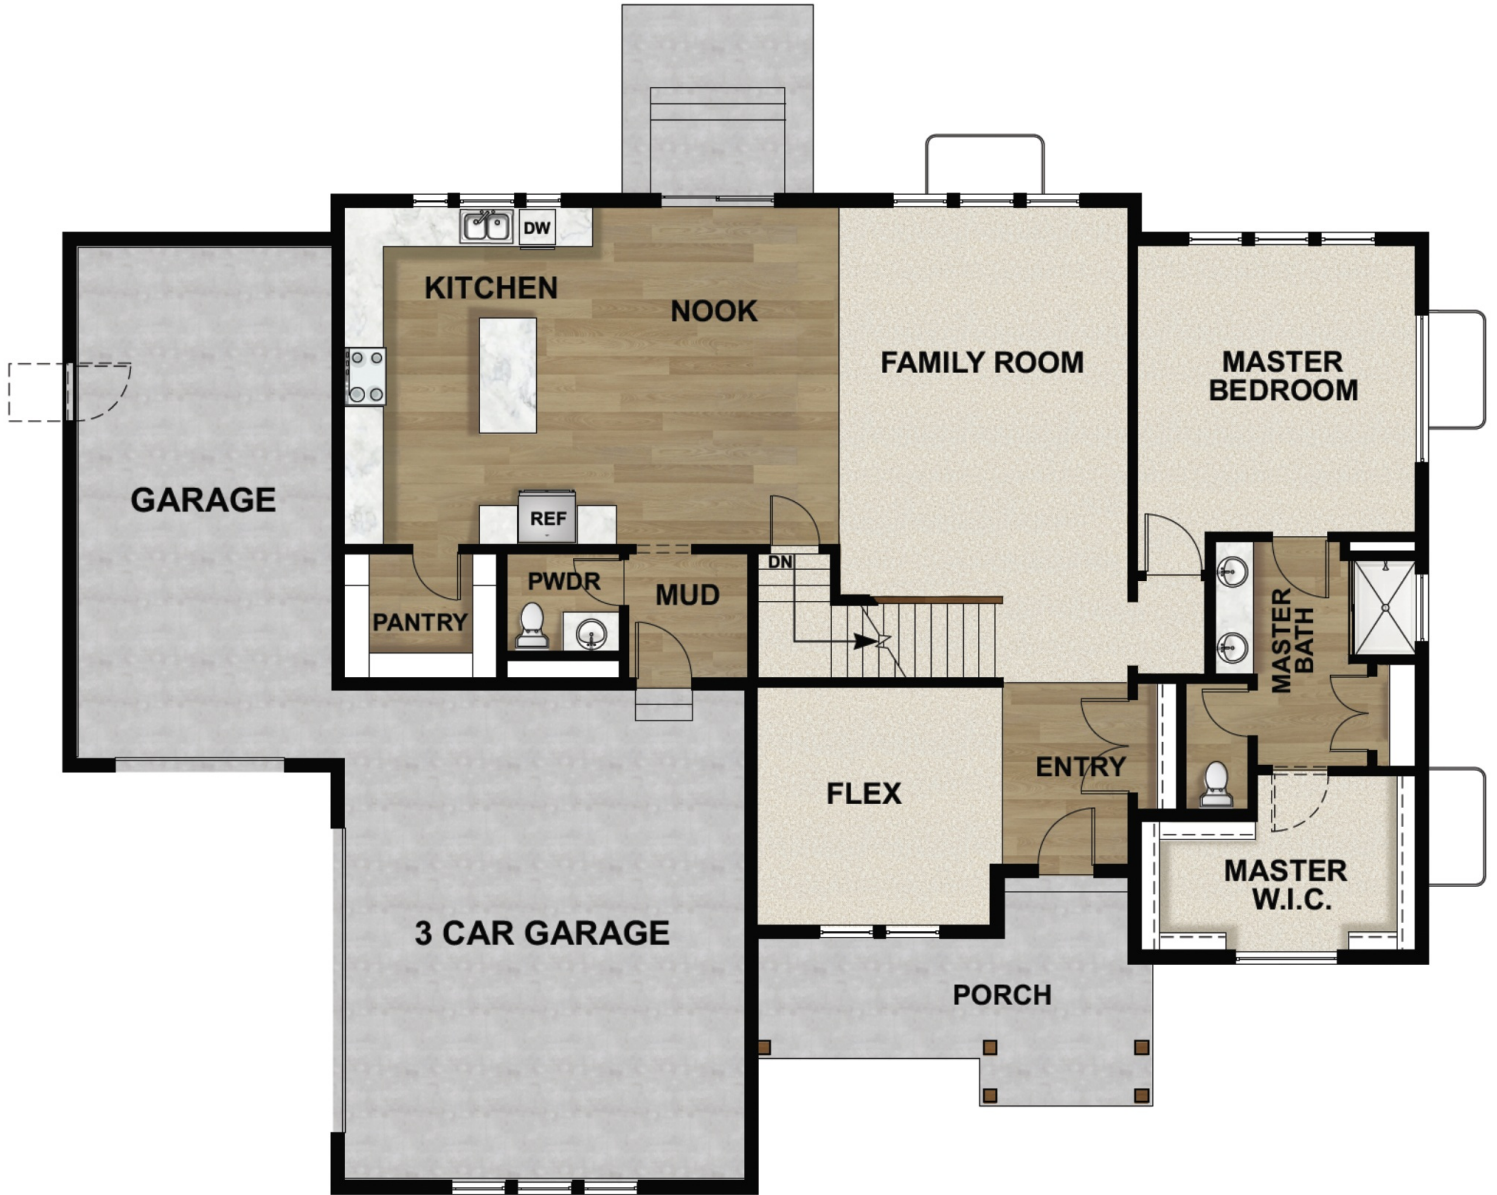

## **STERLING CRAFTSMAN**

SINGLE FAMILY

Sq ft: 4,883

Beds: 4

Bath: 2.5

## **ABOUT THIS HOME**

The Sterling offers the best of the best in comfort, luxury, and livability. This contemporary living space comes with 4 bedrooms and 2.5 bathrooms. Easy to love and call home, the Sterling has your name written all over it. Step inside and experience a two-story entryway full of light. Right off the foyer is an abundant flex room perfect for personalizing. The main living space features a large two-story family room with tall ceilings and light that floods into the many large windows. The gorgeous kitchen comes with a spacious island, a huge pantry, and a spacious dining room. Conveniently located off the garage is a large and functional mudroom. Last but not least, the spectacular owner's suite comes with a luxurious bathroom and a massive walk-in closet. On the second floor, you'll find 3 full bedrooms with walk-in closets, a bathroom, a convenient laundry area, and a spacious loft that overlooks the first floor. Here, you and your family always have a special place to relax, spend time together, and get cozy. Last but not least, you have the option to finish the basement with 2 full bedrooms, a bathroom, storage areas, and a large recreation area. Transform the recreation room into a comfortable movie lounge, a children's playroom, a home office, or more.

## FLOOR PLAN