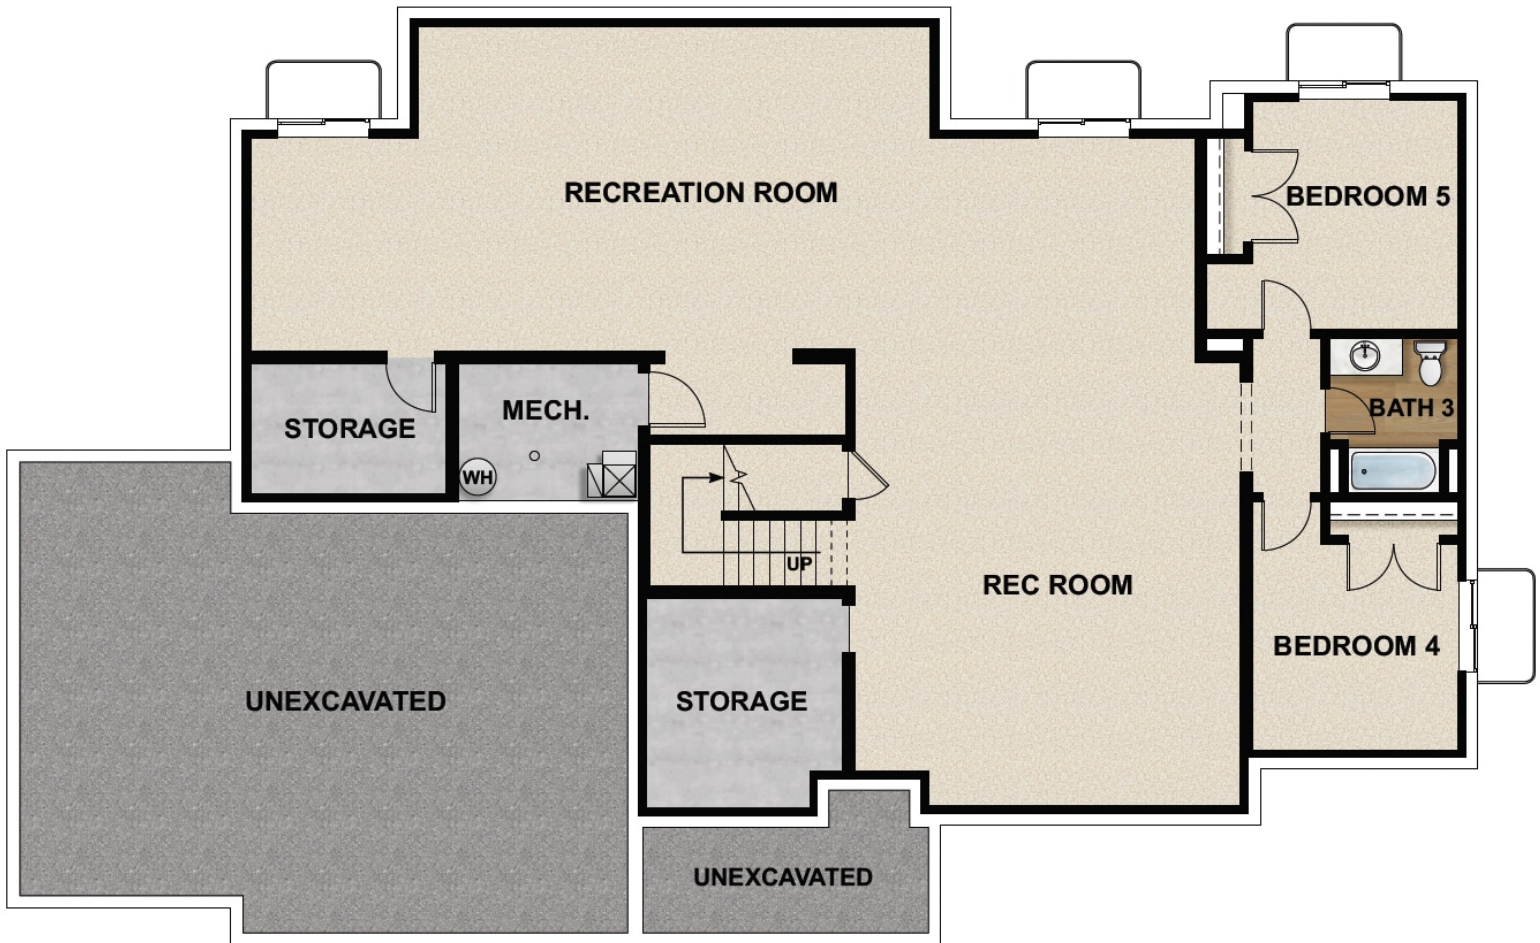

ATWOOD FARMHOUSE

SINGLE FAMILY

Sq ft: 4,549

Beds: 3

Bath: 2.5

FLOOR PLAN

FLOOR PLAN

FLOOR PLAN