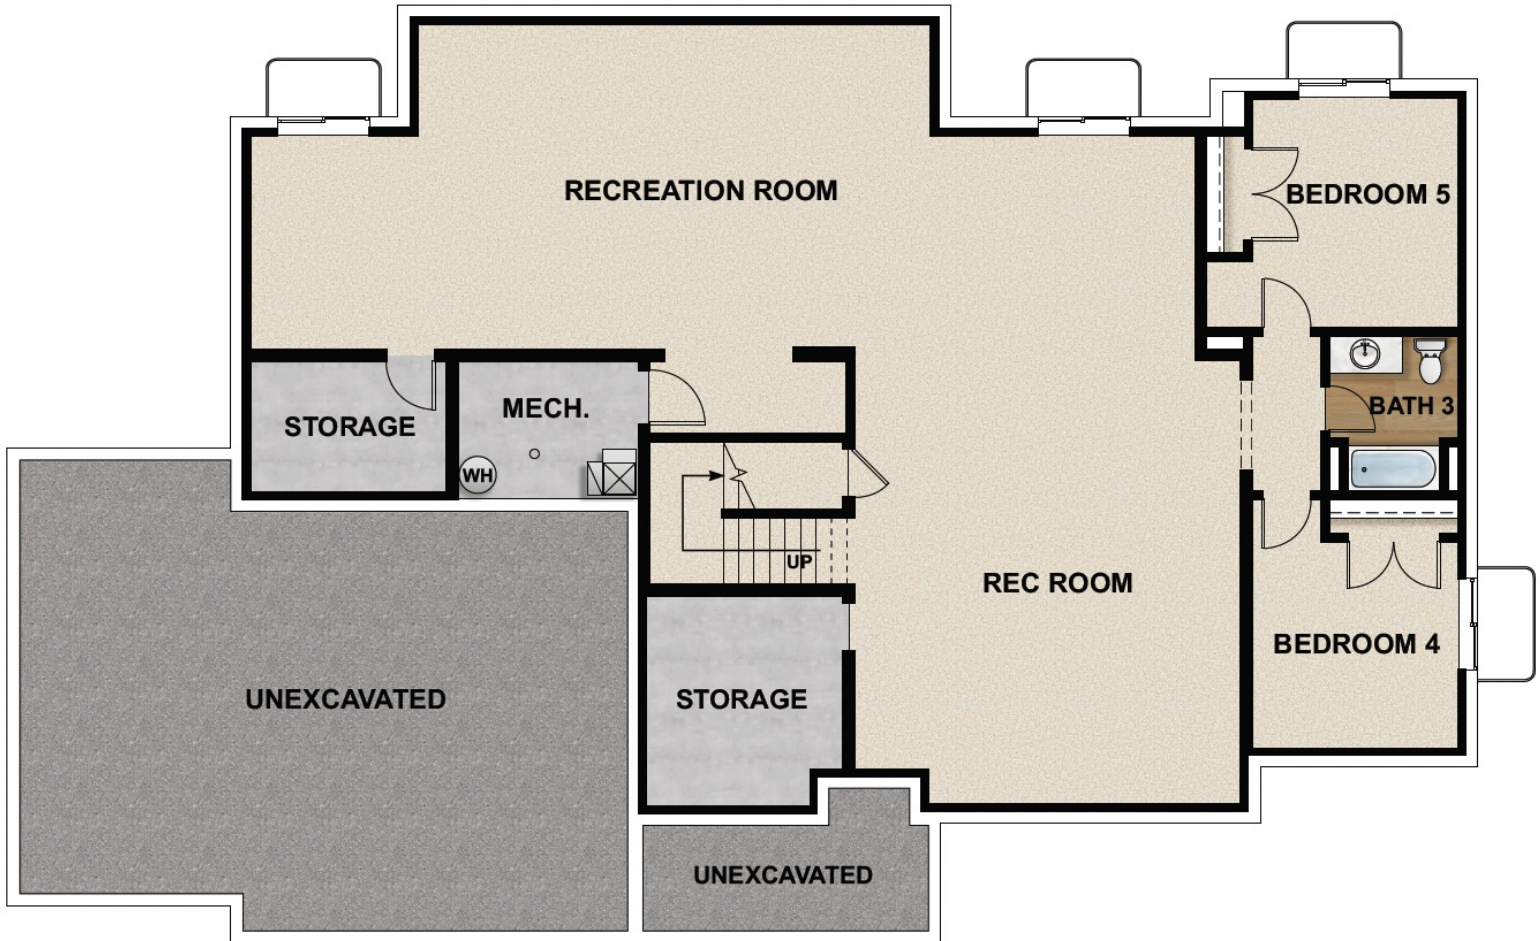

## **ATWOOD FARMHOUSE**

SINGLE FAMILY

Sq ft: 4,549

Beds: 3

Bath: 2.5

## FLOOR PLAN