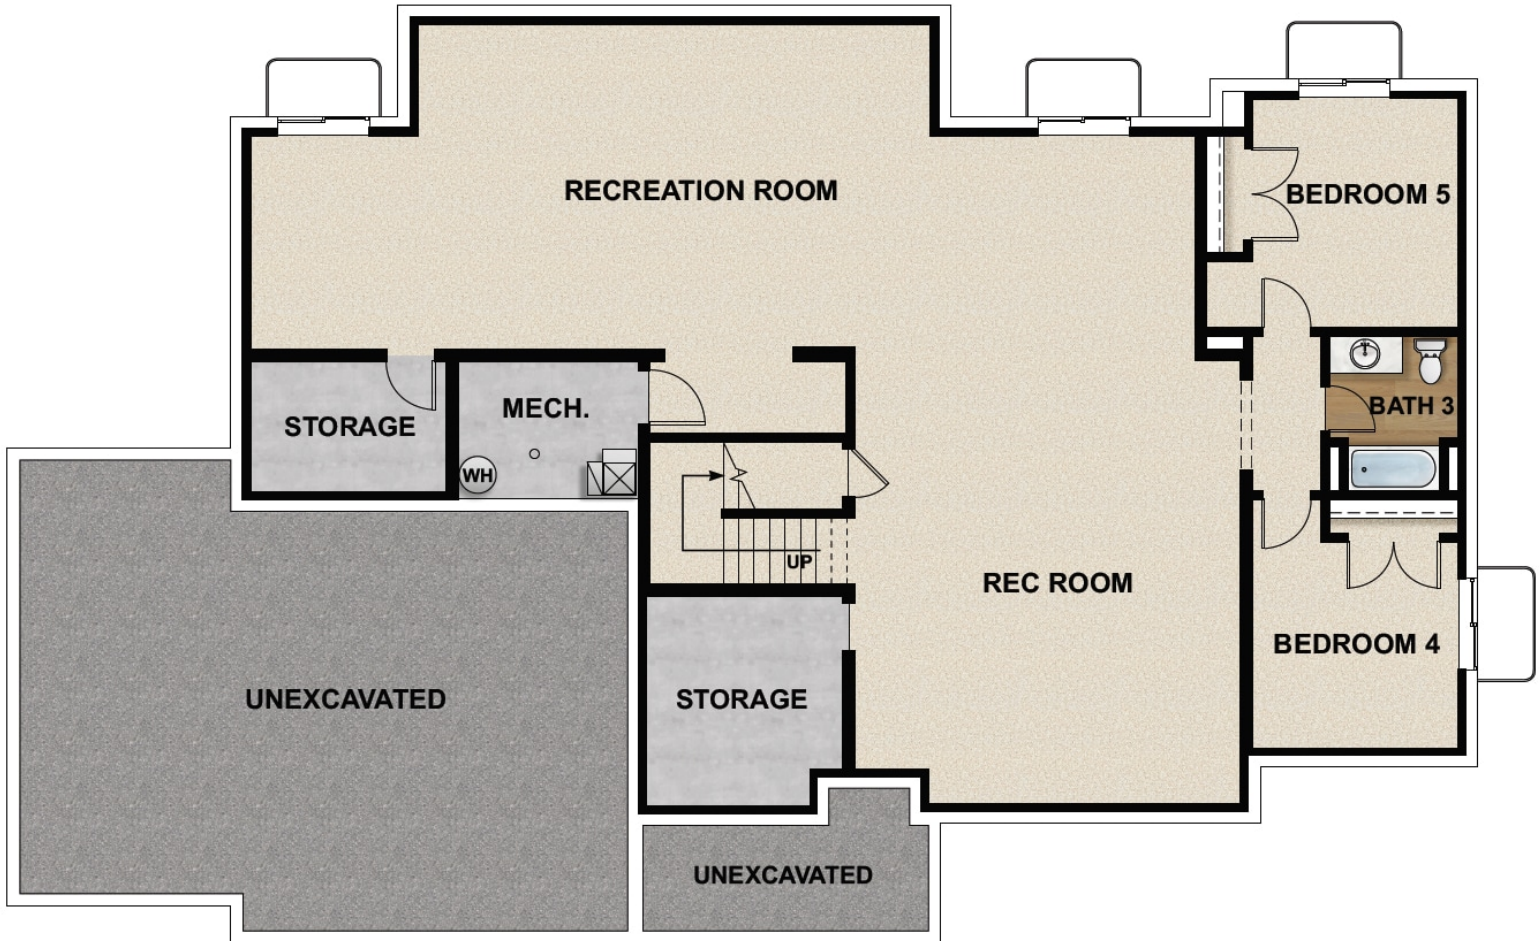

Community Sales Manager

TravisS@fieldstonehomes.com

714-225-4668

ATWOOD FARMHOUSE

SINGLE FAMILY

Sq ft: 4,549

Beds: 3

Bath: 2.5

FLOOR PLAN

FLOOR PLAN

FLOOR PLAN