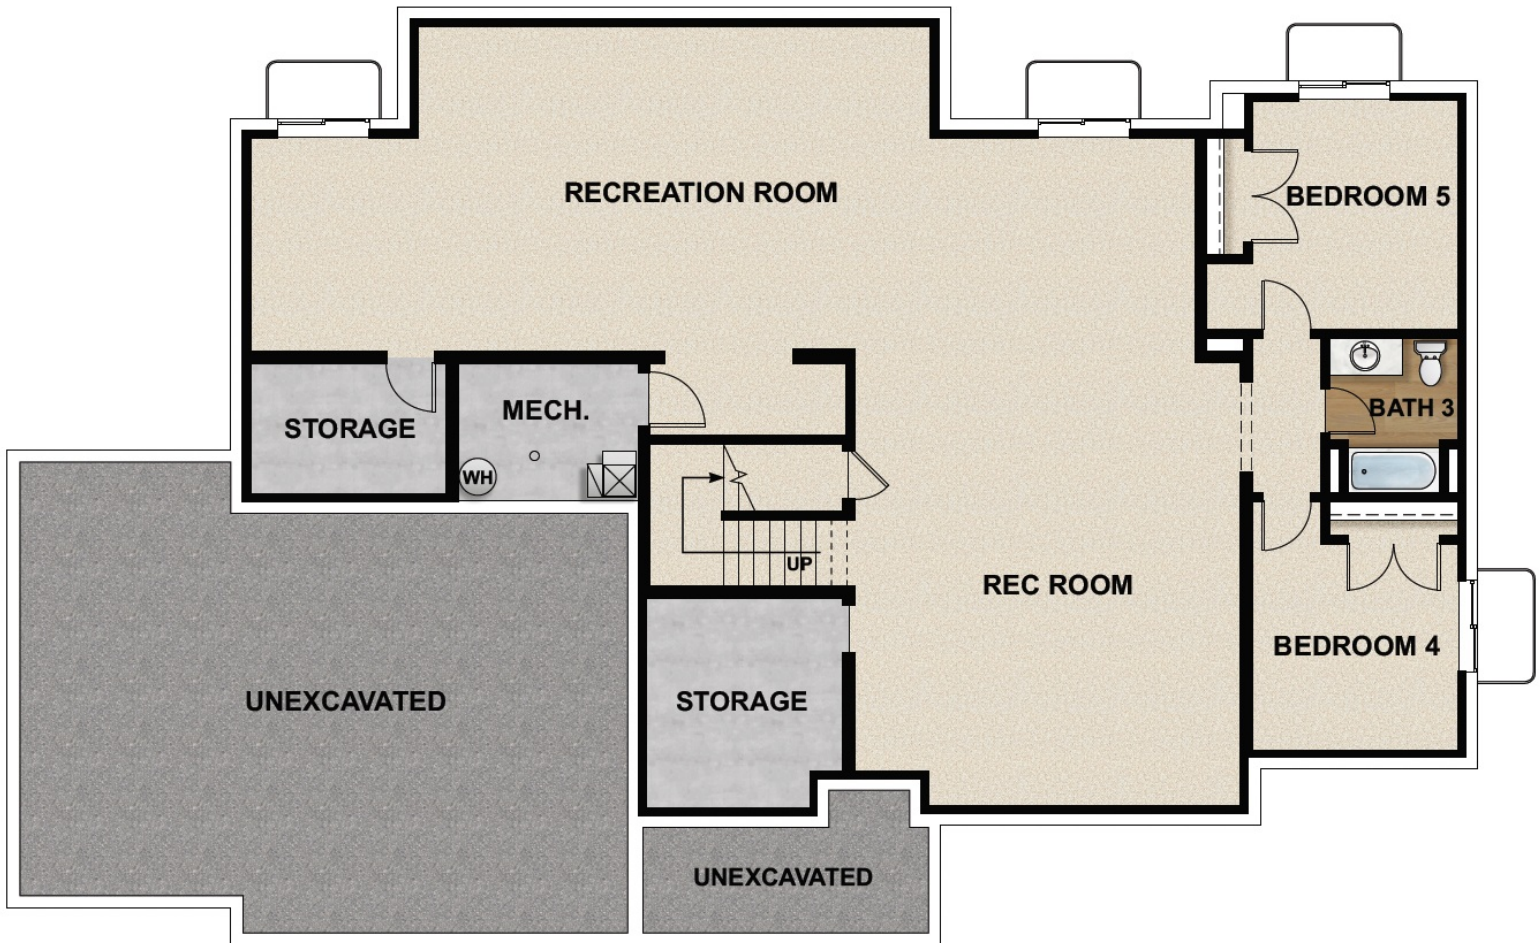

ATWOOD FARMHOUSE

SINGLE FAMILY

Sq ft: 4,549

Beds: 3

Bath: 2.5

FLOOR PLAN

FLOOR PLAN

FLOOR PLAN