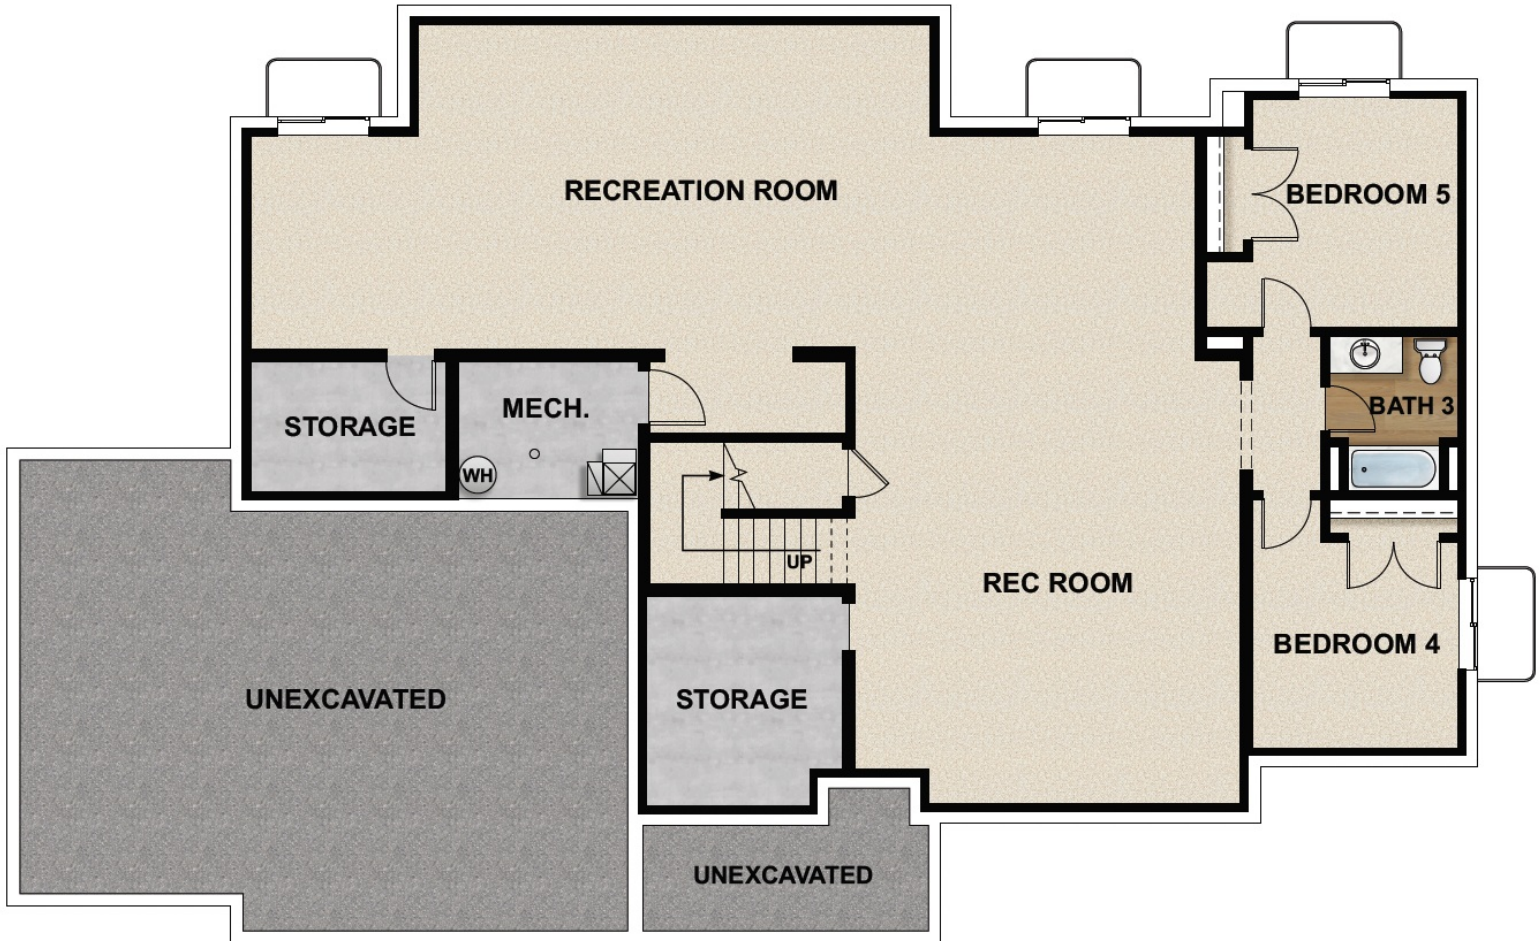

ATWOOD CRAFTSMAN

SINGLE FAMILY

Sq ft: 4,549

Beds: 3

Bath: 2.5

FLOOR PLAN

FLOOR PLAN

FLOOR PLAN