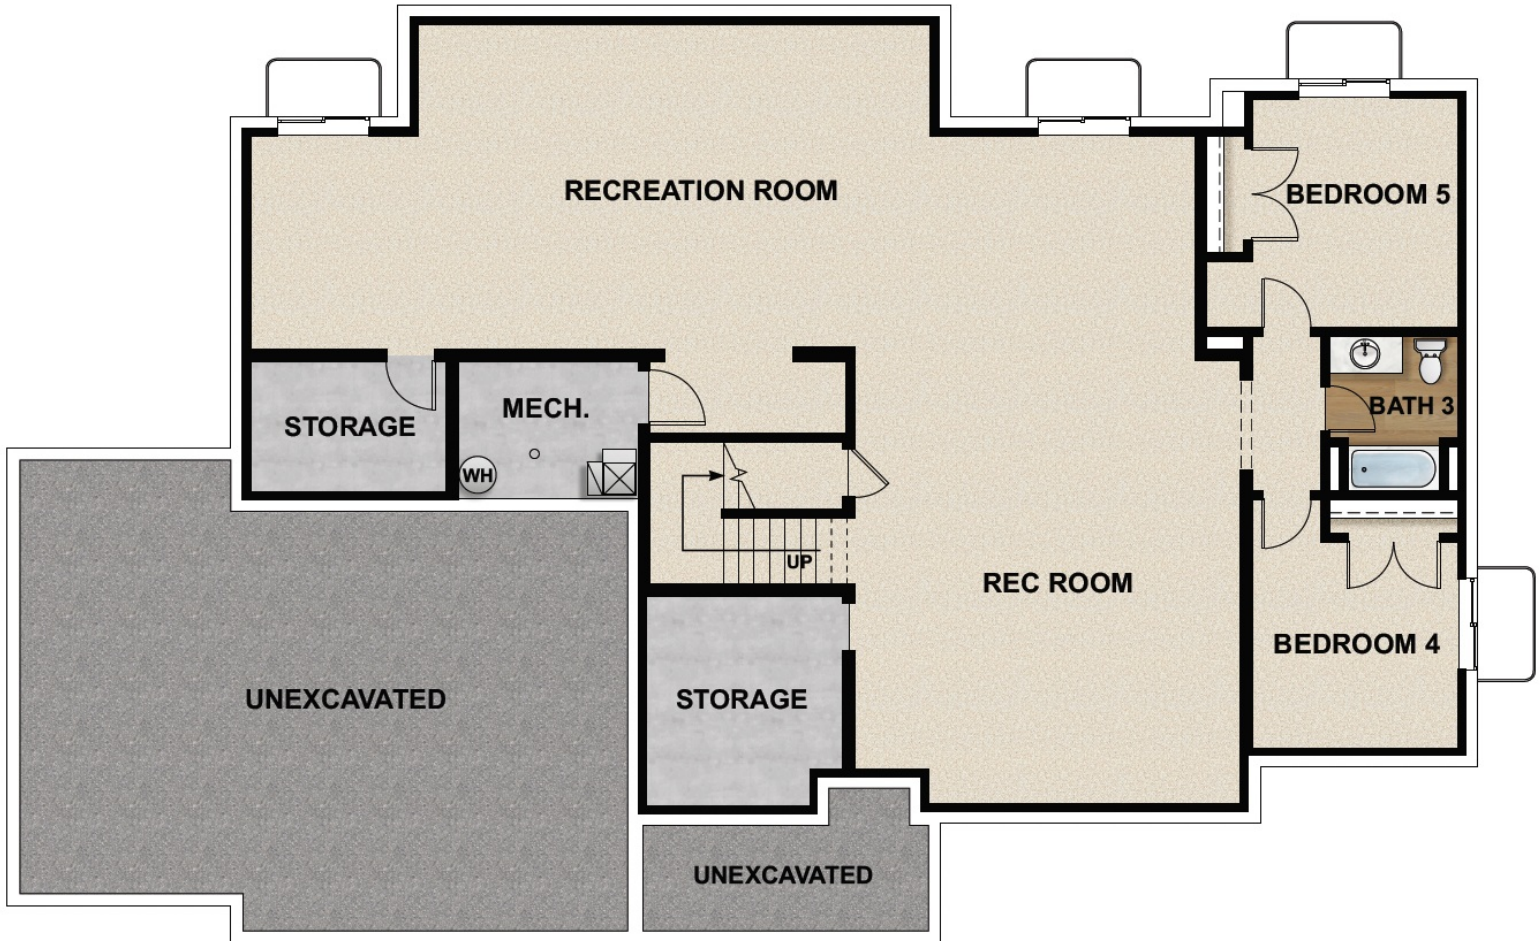

## **ATWOOD CRAFTSMAN**

SINGLE FAMILY

Sq ft: 4,549

Beds: 3

Bath: 2.5

## FLOOR PLAN