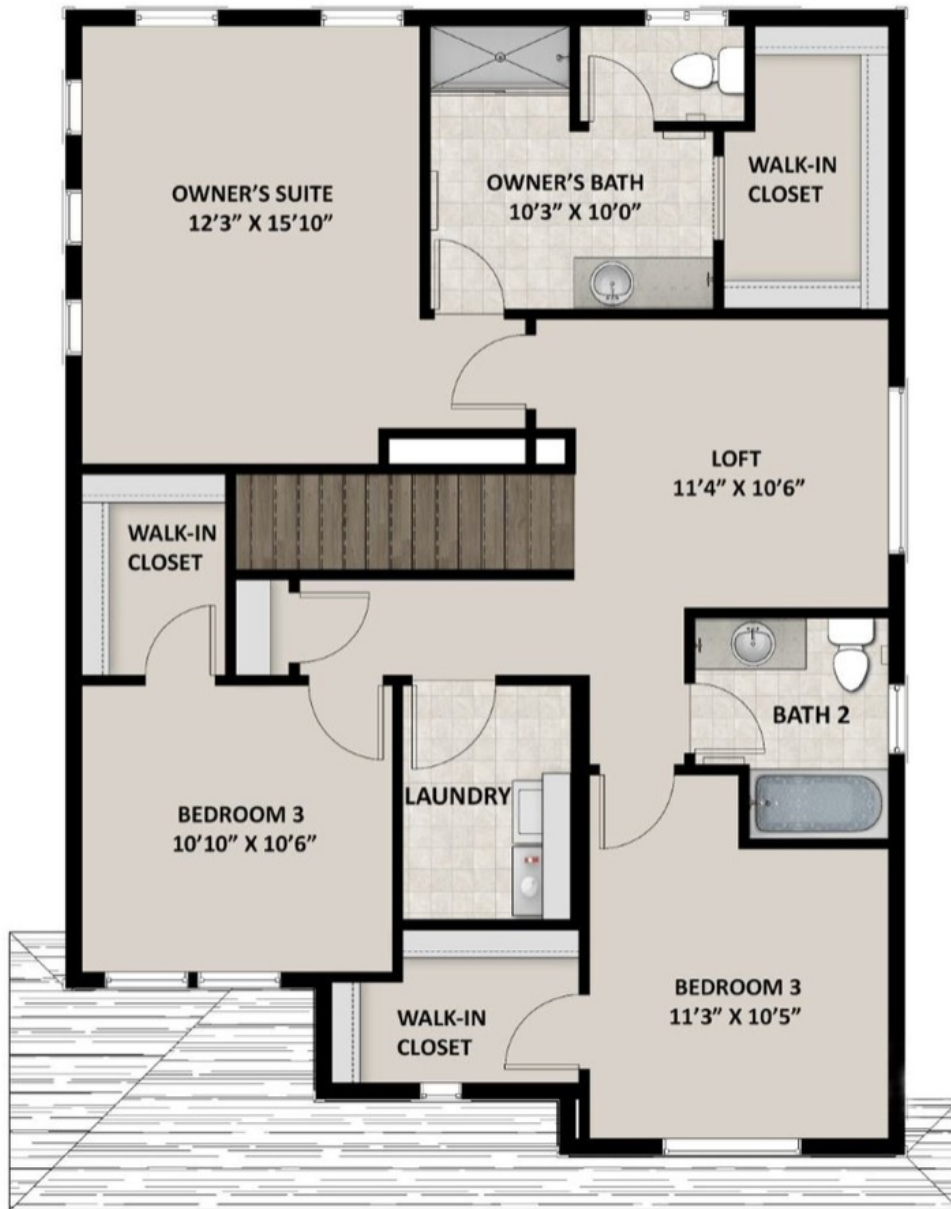

## **BORDEAUX FARMHOUSE**

SINGLE FAMILY

Sq ft: 2,527

Beds: 3

Bath: 2.5

## **ABOUT THIS HOME**

The Bordeaux showcases a contemporary design with 3 bedrooms, 2.5 bathrooms, 1,852 finished square feet, and 2,527 total square feet. Walk inside to find a spacious closet in the entry, powder room off the hallway, and an expansive family room, dining room, and kitchen. Spend time with family lounging in the light and bright family room. Or, cook meals in the kitchen that has plenty of counter space, a large island, and a nearby pantry that keeps food within reach. Also included is a mudroom off the garage and stairs leading down to the basement. On the second floor, you'll discover a loft space and an owner's suite containing a gorgeous bathroom with a large shower, walk-in closet, and vanity. On the other side of the stairs, you'll find a convenient laundry room, bathroom, closet, and two bedrooms that also have walk-in closets for plenty of storage space. An optional finished basement lets you add additional living space. This beautiful area includes a recreational room, bathroom, and storage. Design your recreational room for your own wants and needs—whether you decide to use it as a movie lounge, children's playroom, craft room, or workout area—the options are endless!

## FLOOR PLAN