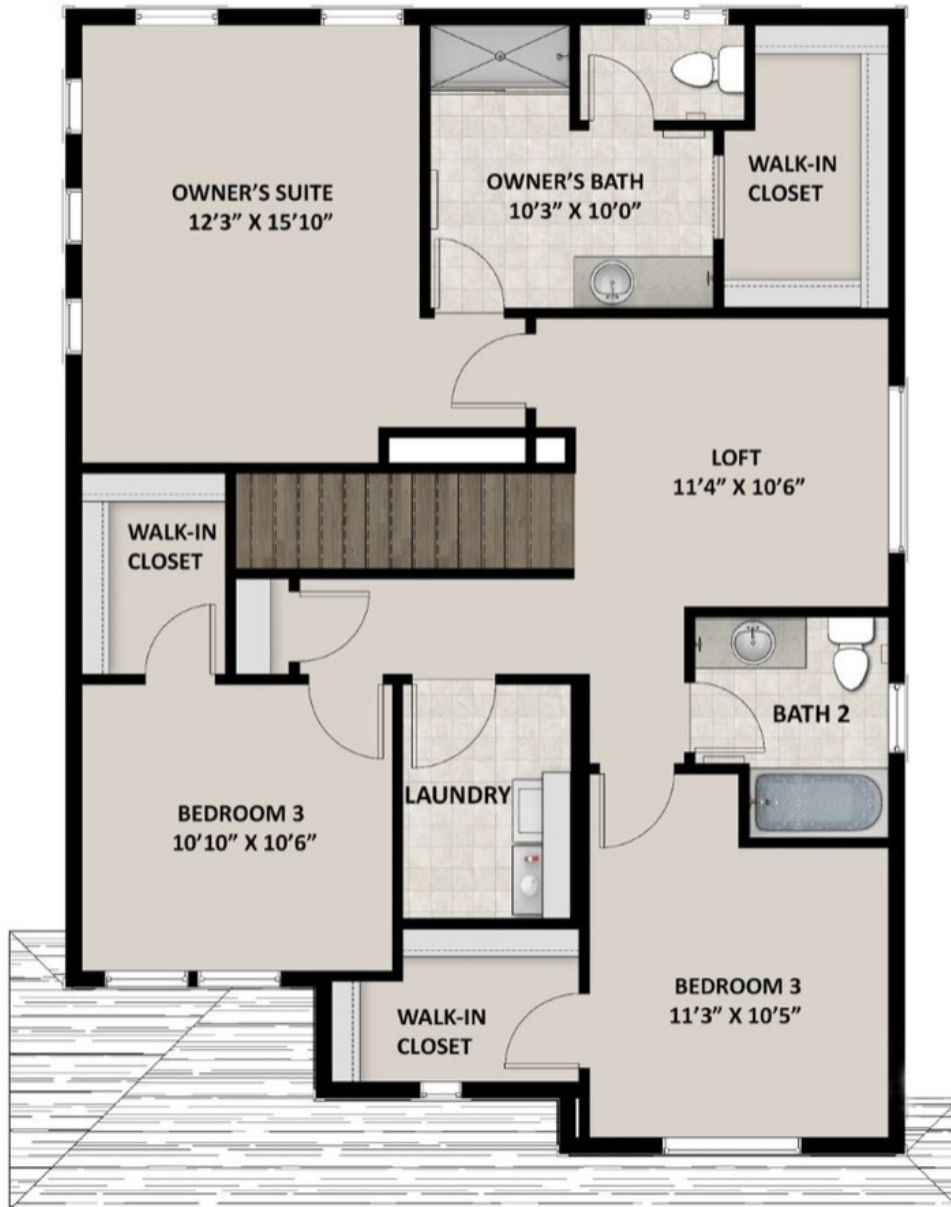

## **ABOUT THIS HOME**

INCENTIVE: \$13,000

HIGHLIGHTED INCLUDED FEATURES:

3'x 3' Rear Composite Deck

32" Interior Fireplace With Tile Surround & Mantel

Upgraded Cabinets Throughout

Quartz Countertops Throughout

5'x3' Kitchen Island

Whirlpool Fingerprint Resistant Gas Kitchen Appliances

Tile Backsplash In Kitchen

Double Sink Vanity In Owner's Suite Bath

60"x42" Walk-In Shower In Owner's Suite Bath

Upgraded Flooring Throughout

## FLOOR PLAN