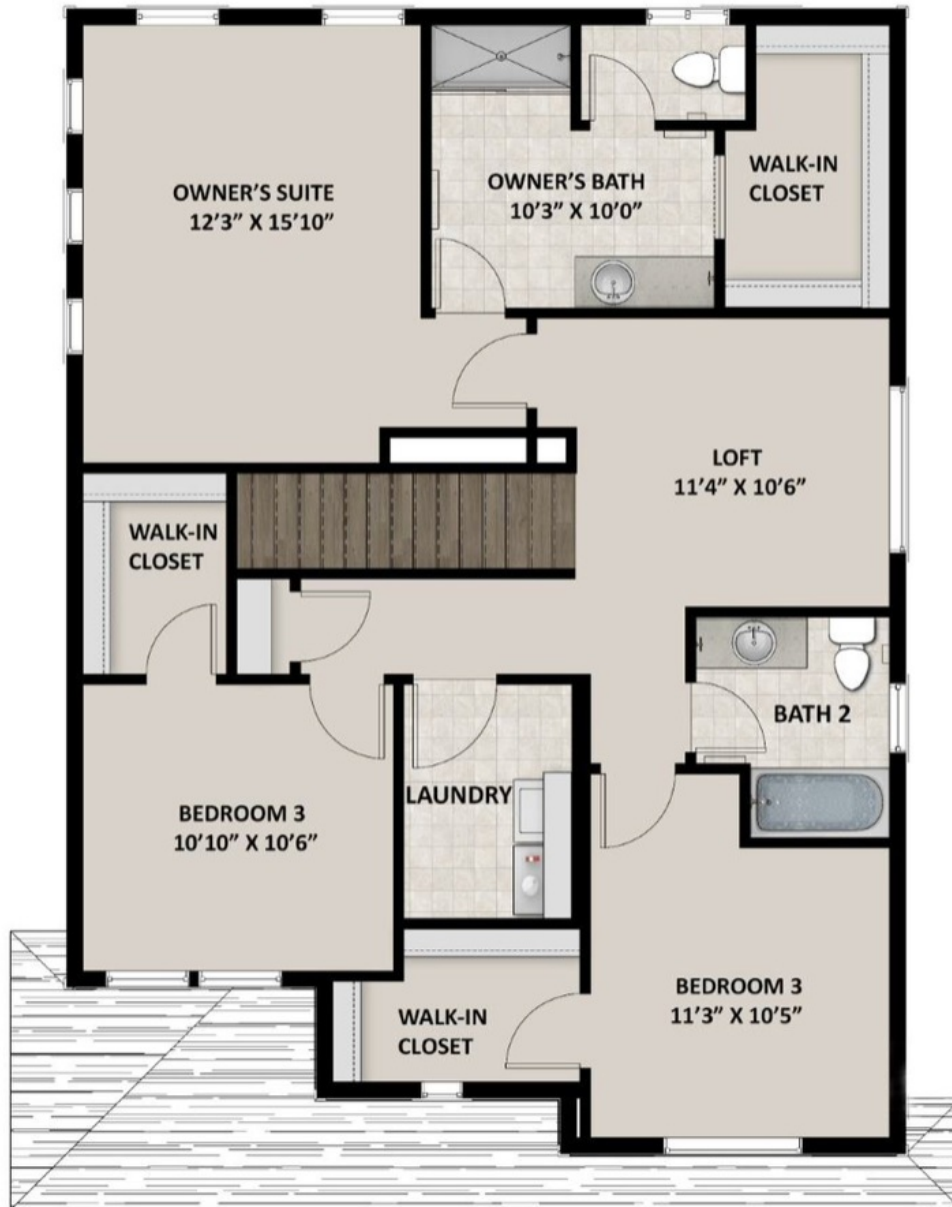

**935 W COLUMBIA
COURT #104,
RIVERDALE, UT 84405**

**SINGLE FAMILY
CALL FOR PRICE**

Sq ft: 2,527
Beds: 3
Bath: 2.5

ABOUT THIS HOME

INCENTIVE: \$20,000

HIGHLIGHTED INCLUDED FEATURES:

3'x 3' Rear Composite Deck

32" Interior Fireplace With Tile Surround & Mantel

Upgraded Cabinets Throughout

Quartz Countertops Throughout

5'x3' Kitchen Island

Whirlpool Fingerprint Resistant Gas Kitchen Appliances

Tile Backsplash In Kitchen

Double Sink Vanity In Owner's Suite Bath

60"x42" Walk-In Shower In Owner's Suite Bath

Upgraded Flooring Throughout

FLOOR PLAN

FLOOR PLAN

FLOOR PLAN