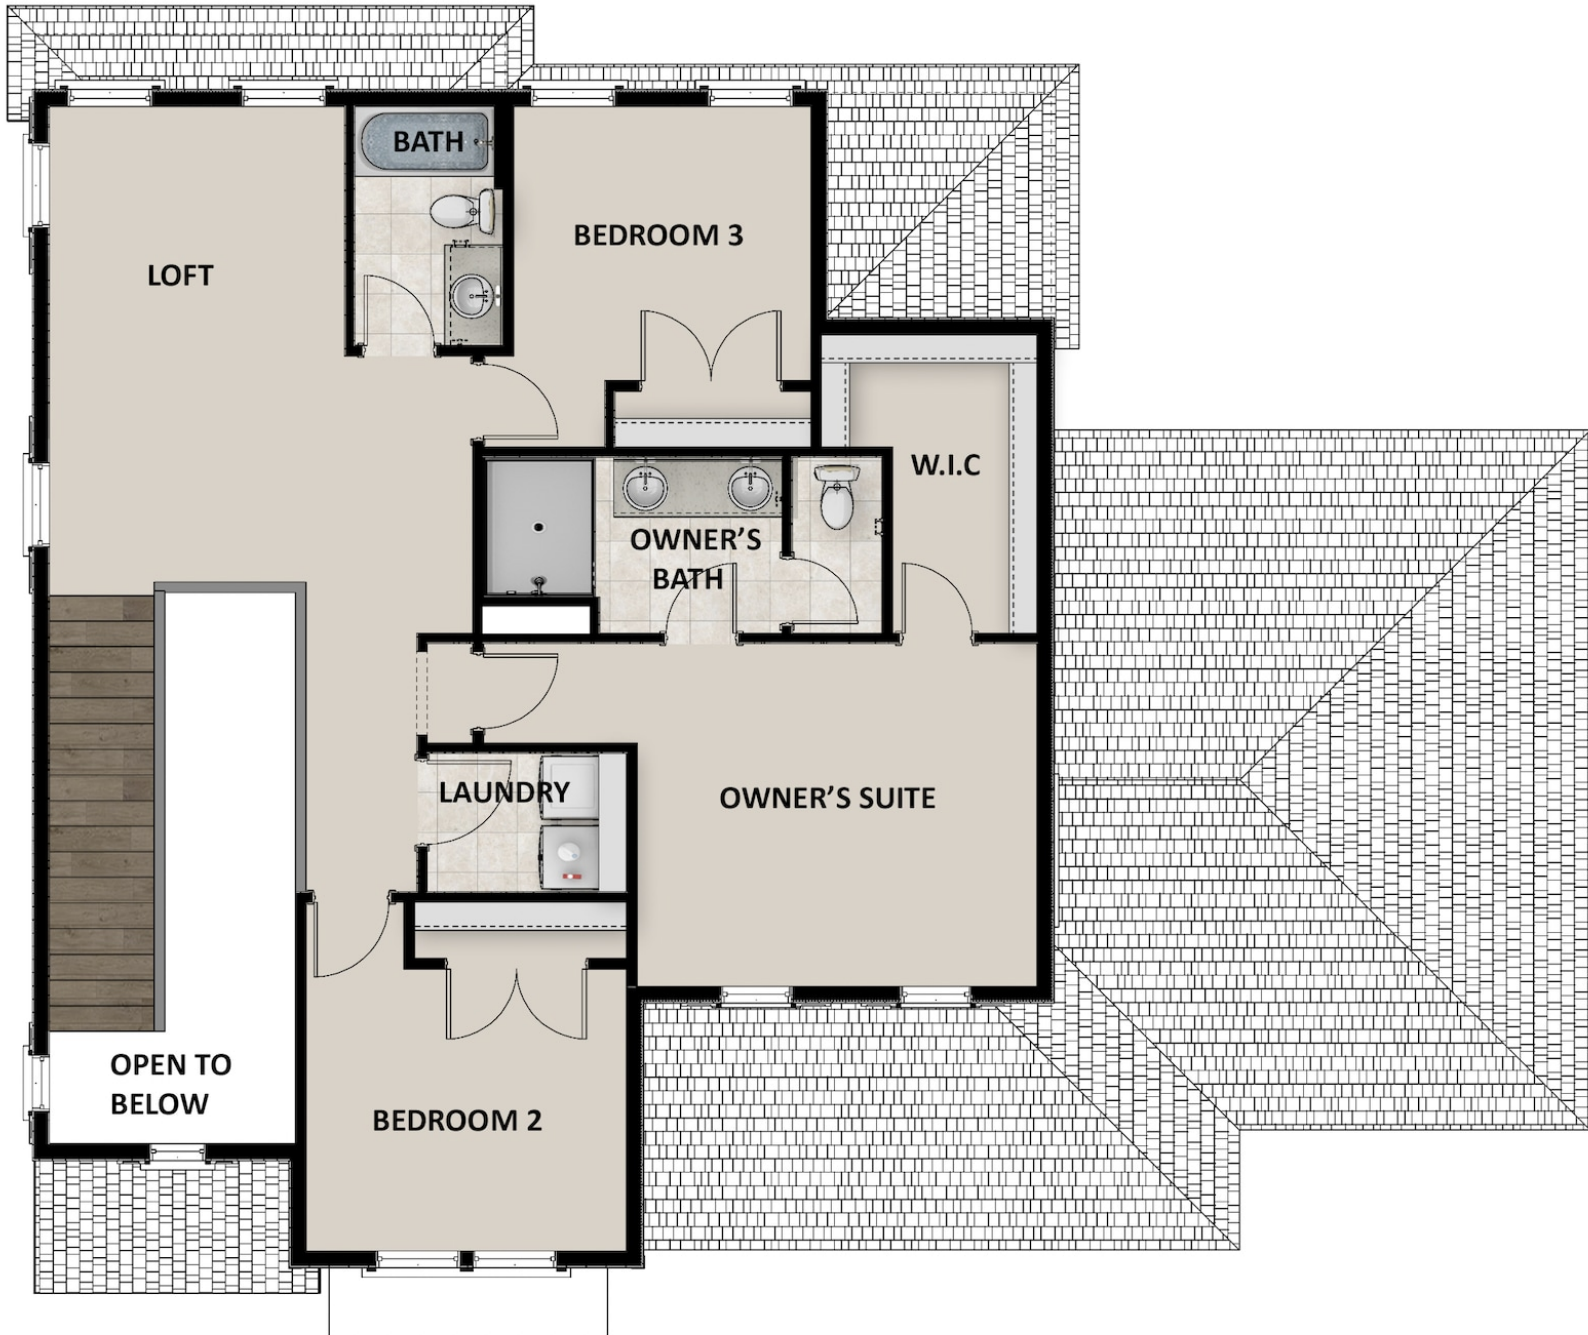

## **SOLITUDE TRANSITIONAL**

SINGLE FAMILY

Sq ft: 3,416

Beds: 3

Bath: 2.5

### **ABOUT THIS HOME**

Enjoy the openness of this amazing floor plan with an abundance of natural light. The flex room is close to the entrance and is ideal as an office, gym or a formal gathering space. Enter the two-story great room with unstoppable light that floods from an open floor plan. The two-story great room is ideal to gather with the living spaces tied together for a high-end living experience. The state-of-the-art kitchen includes a massive island with seating for 4 and is equipped with plenty of cooktop and countertop space.

## FLOOR PLAN