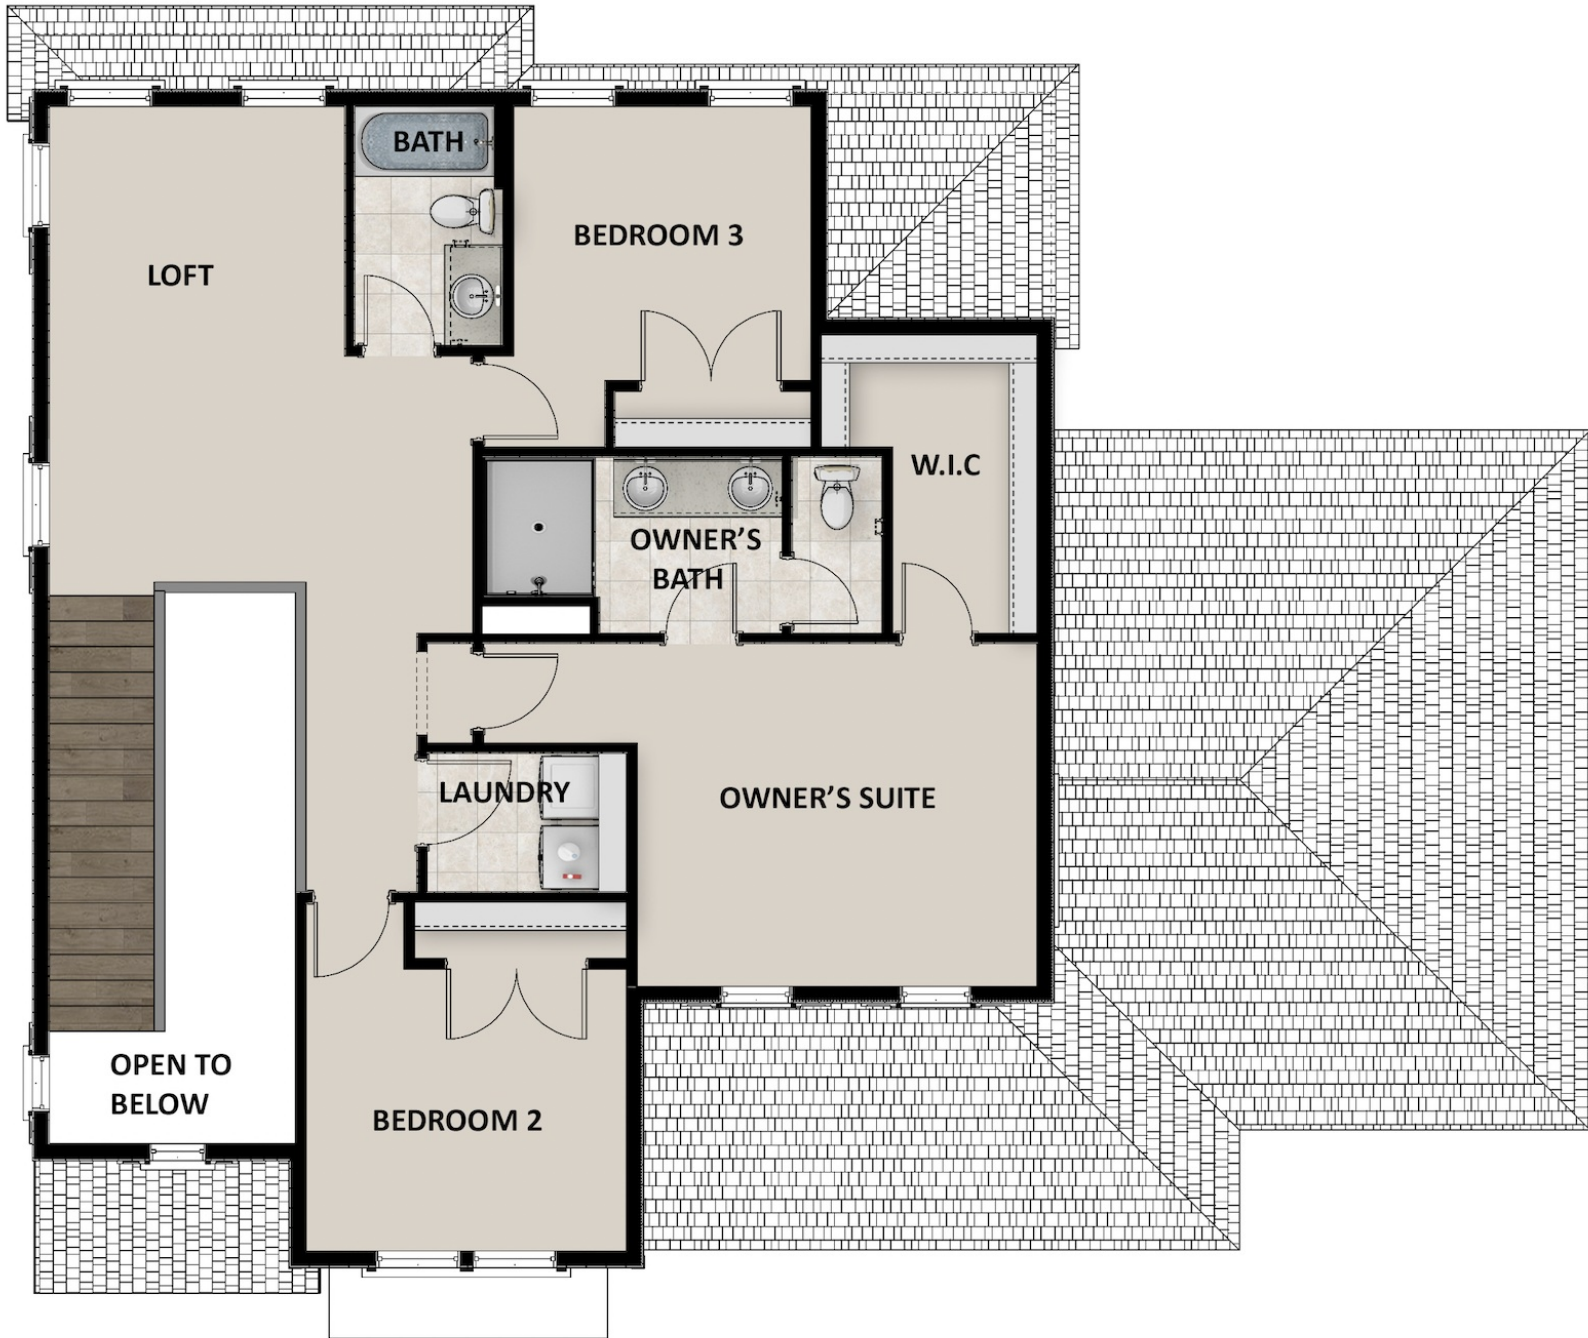

## **SOLITUDE MODERN FARMHOUSE**

SINGLE FAMILY

Sq ft: 3,416

Beds: 3

Bath: 2.5

### **ABOUT THIS HOME**

Enjoy the openness of this amazing floor plan with an abundance of natural light. The flex room is close to the entrance and is ideal as an office, gym or a formal gathering space. Enter the two-story great room with unstoppable light that floods from an open floor plan. The two-story great room is ideal to gather with the living spaces tied together for a high-end living experience. The state-of-the-art kitchen includes a massive island with seating for 4 and is equipped with plenty of cooktop and countertop space.

## FLOOR PLAN