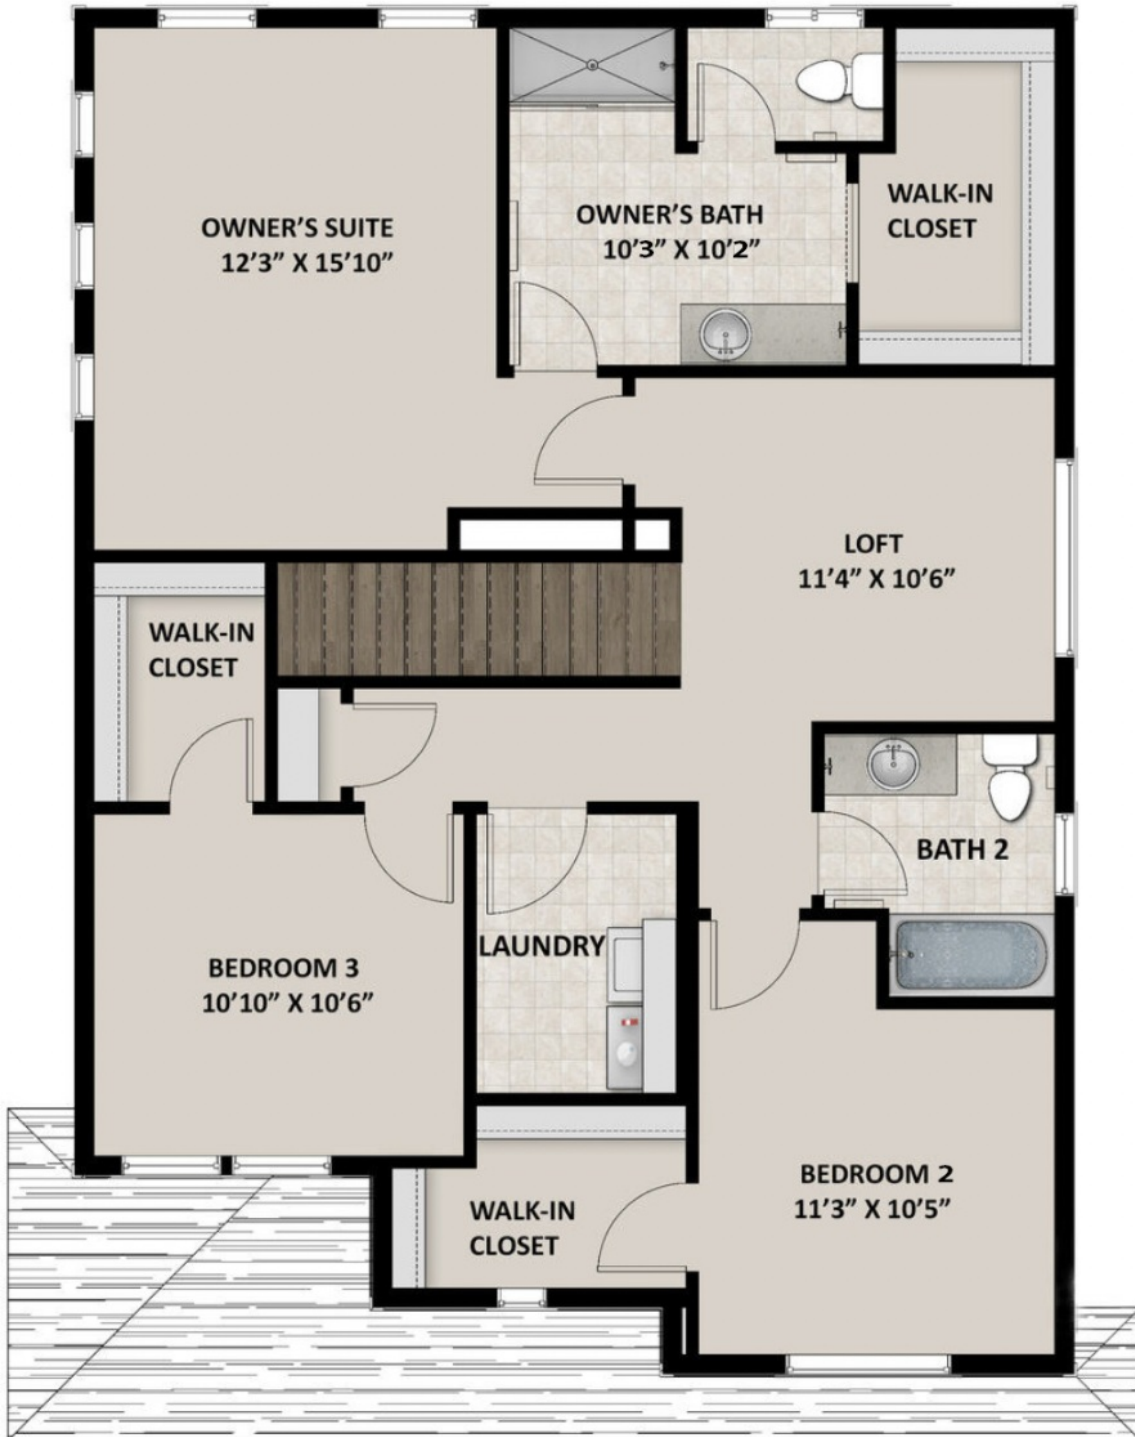

## **BORDEAUX FARMHOUSE**

SINGLE FAMILY

Sq ft: 2,527

Beds: 3

Bath: 2.5

## **ABOUT THIS HOME**

The Bordeaux showcases a contemporary design with 3 bedrooms, 2.5 bathrooms, 1,852 finished square feet, and 2,527 total square feet. Walk inside to find a spacious closet in the entry, powder room off the hallway, and an expansive family room, dining room, and kitchen. Spend time with family lounging in the light and bright family room. Or, cook meals in the kitchen that has plenty of counter space, a large island, and a nearby pantry that keeps food within reach. Also included is a mudroom off the garage and stairs leading down to the basement. On the second floor, you'll discover a loft space and an owner's suite containing a gorgeous bathroom with a large shower, walk-in closet, and vanity. On the other side of the stairs, you'll find a convenient laundry room, bathroom, closet, and two bedrooms that also have walk-in closets for plenty of storage space. An optional finished basement lets you add additional living space. This beautiful area includes a recreational room, bathroom, and storage. Design your recreational room for your own wants and needs—whether you decide to use it as a movie lounge, children's playroom, craft room, or workout area—the options are endless!

## FLOOR PLAN