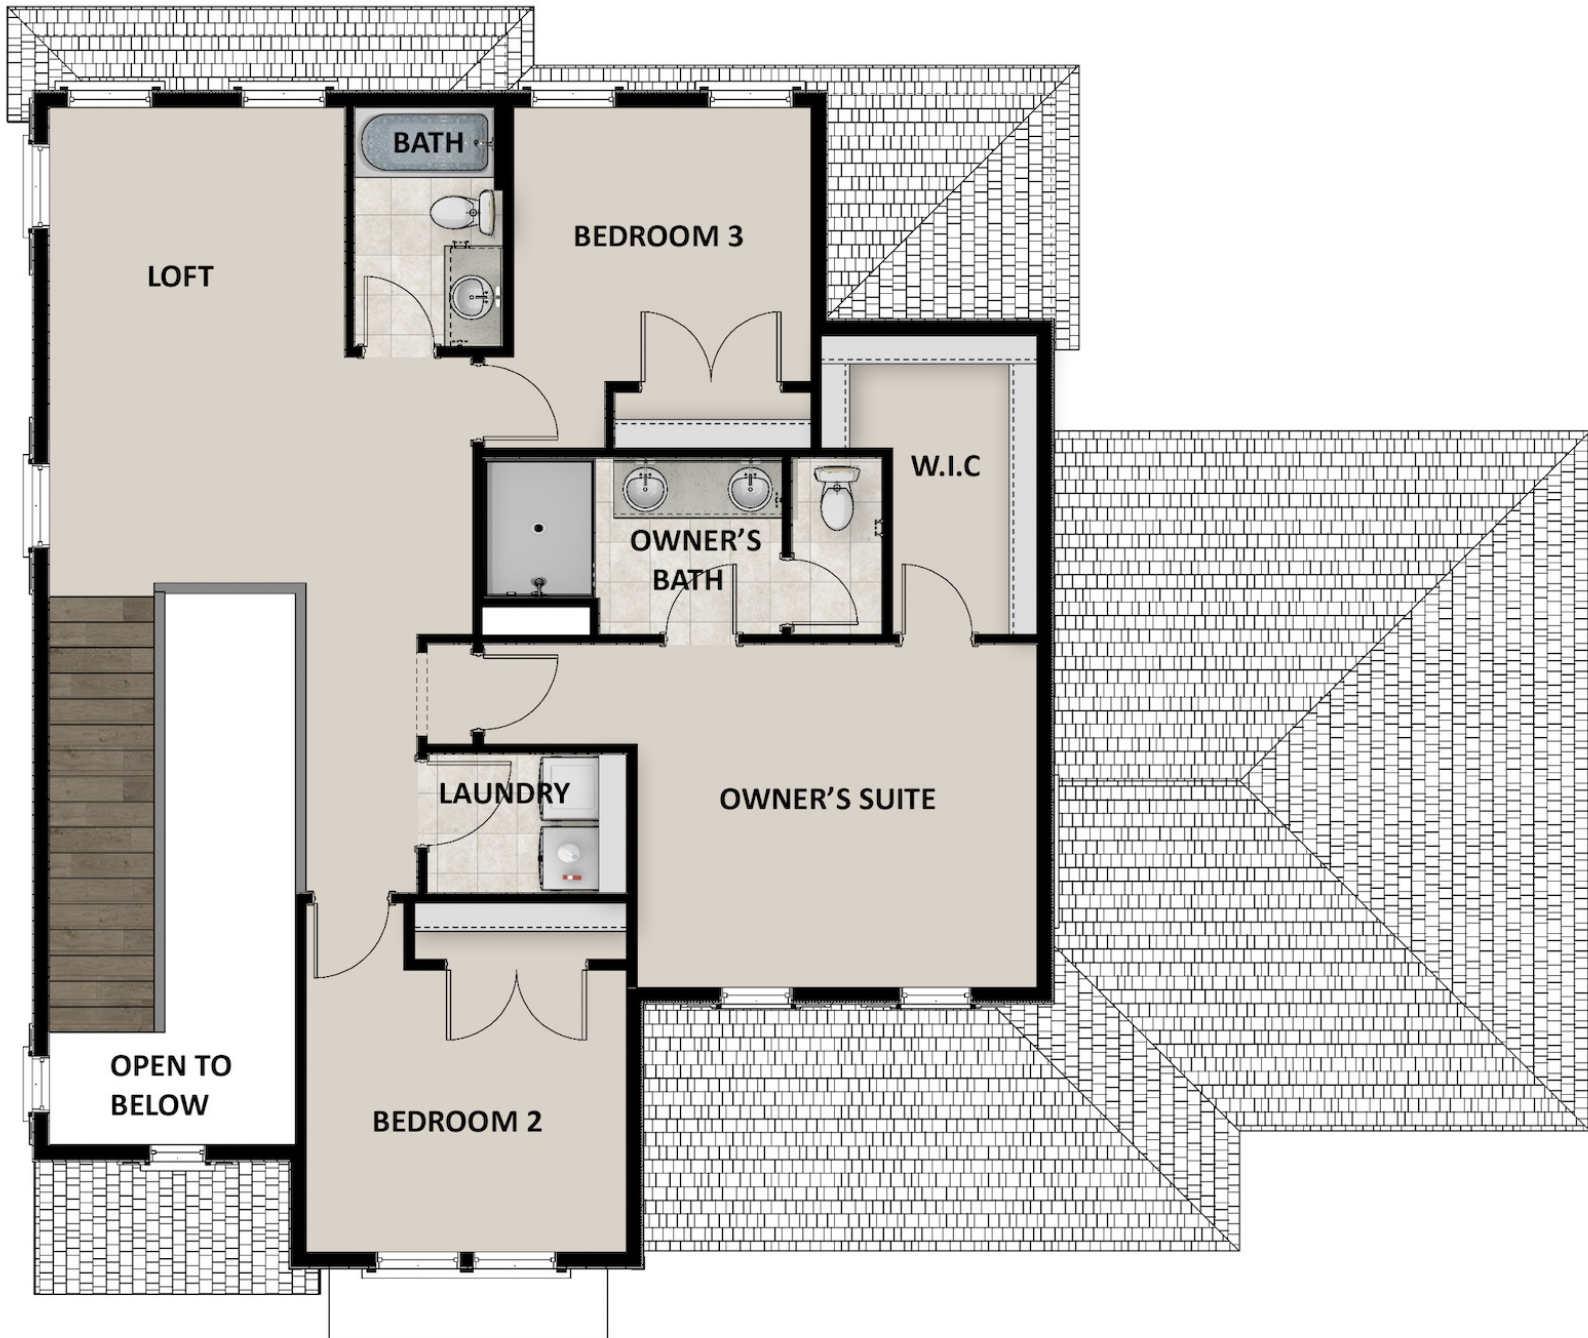

## SOLITUDE

SINGLE FAMILY

**CALL FOR PRICE**

Sq ft: 3,416

Beds: 3

Bath: 2.5

Garage: 2

## ABOUT THIS HOME

Enjoy the openness of this amazing floor plan with an abundance of natural light. The flex room is close to the entrance and is ideal as an office, gym or a formal gathering space. Enter the two-story great room with unstoppable light that floods from an open floor plan. The two-story great room is ideal to gather with the living spaces tied together for a high-end living experience. The state-of-the-art kitchen includes a massive island with seating for 4 and is equipped with plenty of cooktop and countertop space.

## FLOOR PLAN