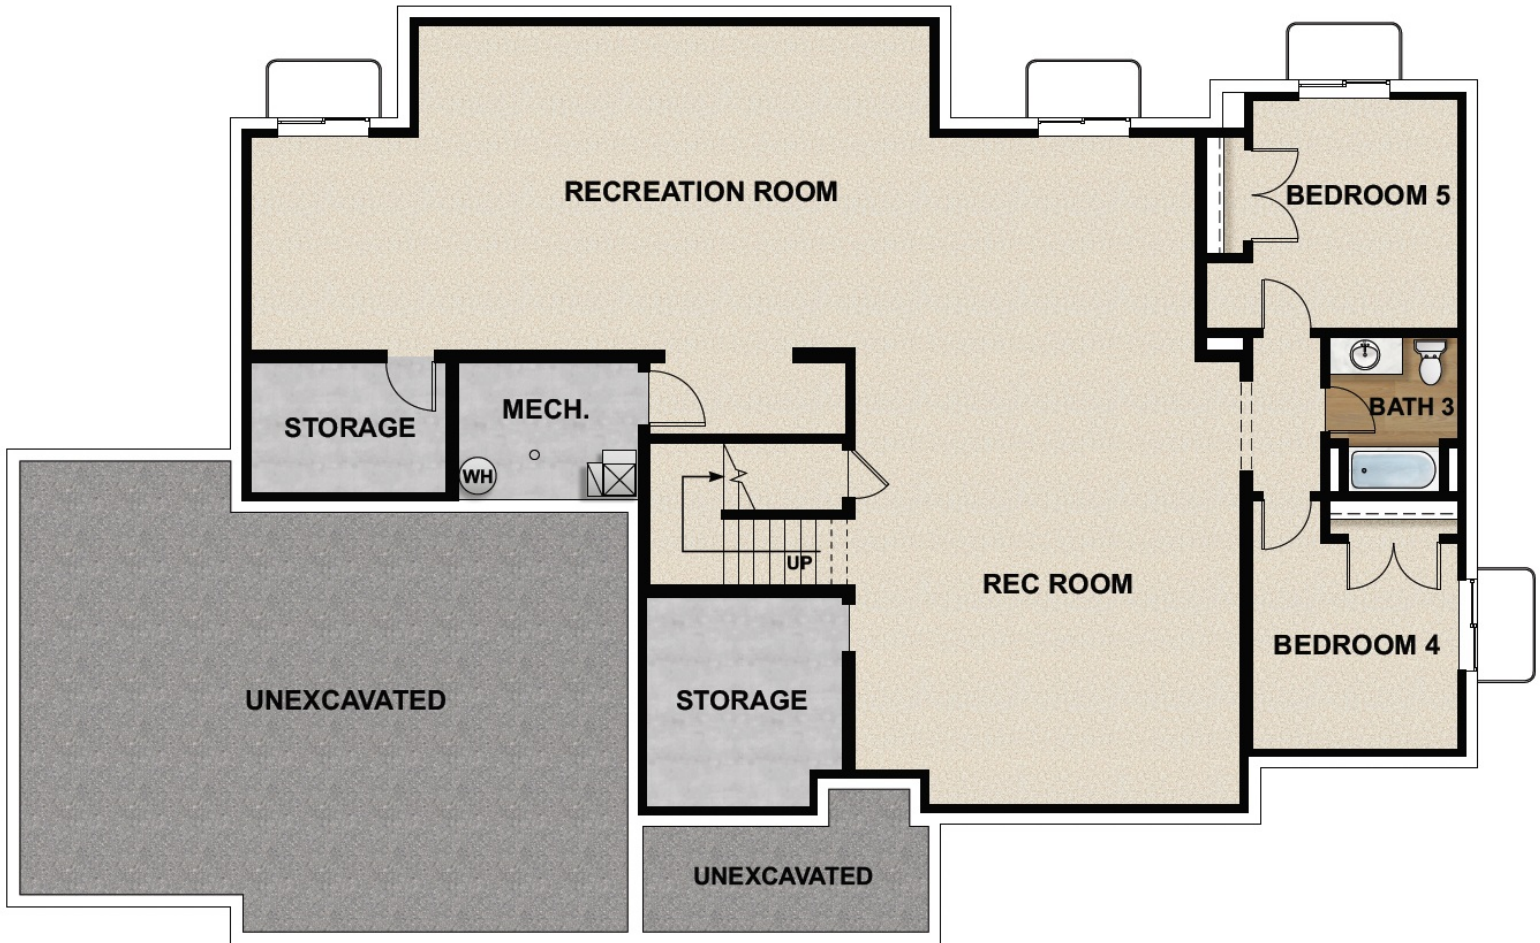

ATWOOD

SINGLE FAMILY

CALL FOR PRICE

Sq ft: 4,549

Beds: 3

Bath: 2.5

Garage: 2

FLOOR PLAN

FLOOR PLAN

FLOOR PLAN