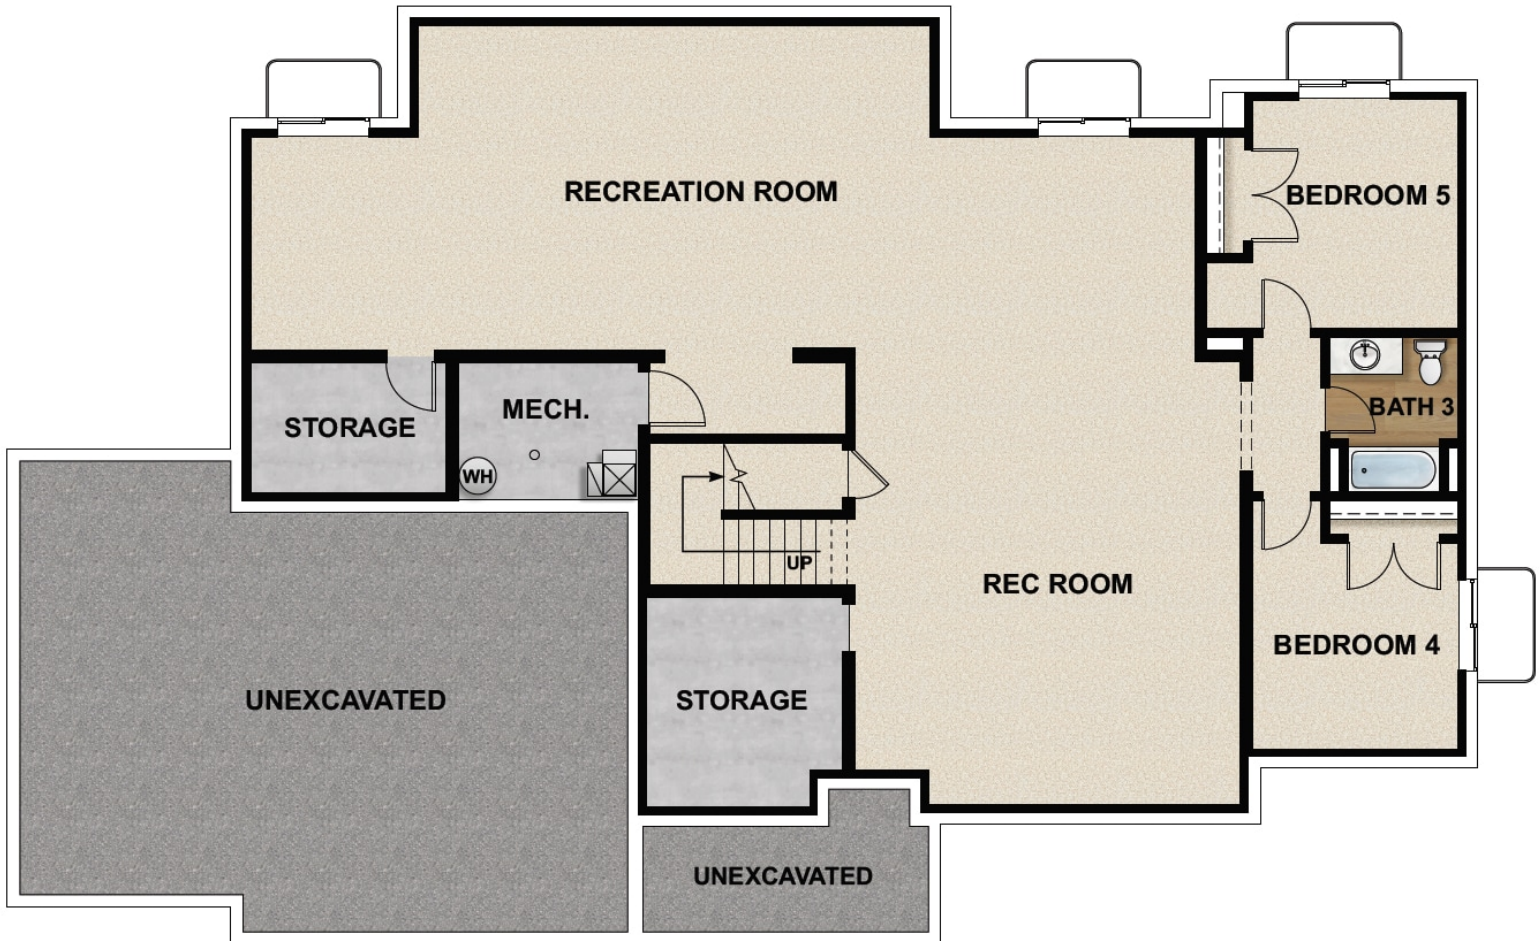

ATWOOD

SINGLE FAMILY

CALL FOR PRICE

Sq ft: 4,549

Beds: 3

Bath: 2.5

Garage: 2

FLOOR PLAN

FLOOR PLAN

FLOOR PLAN