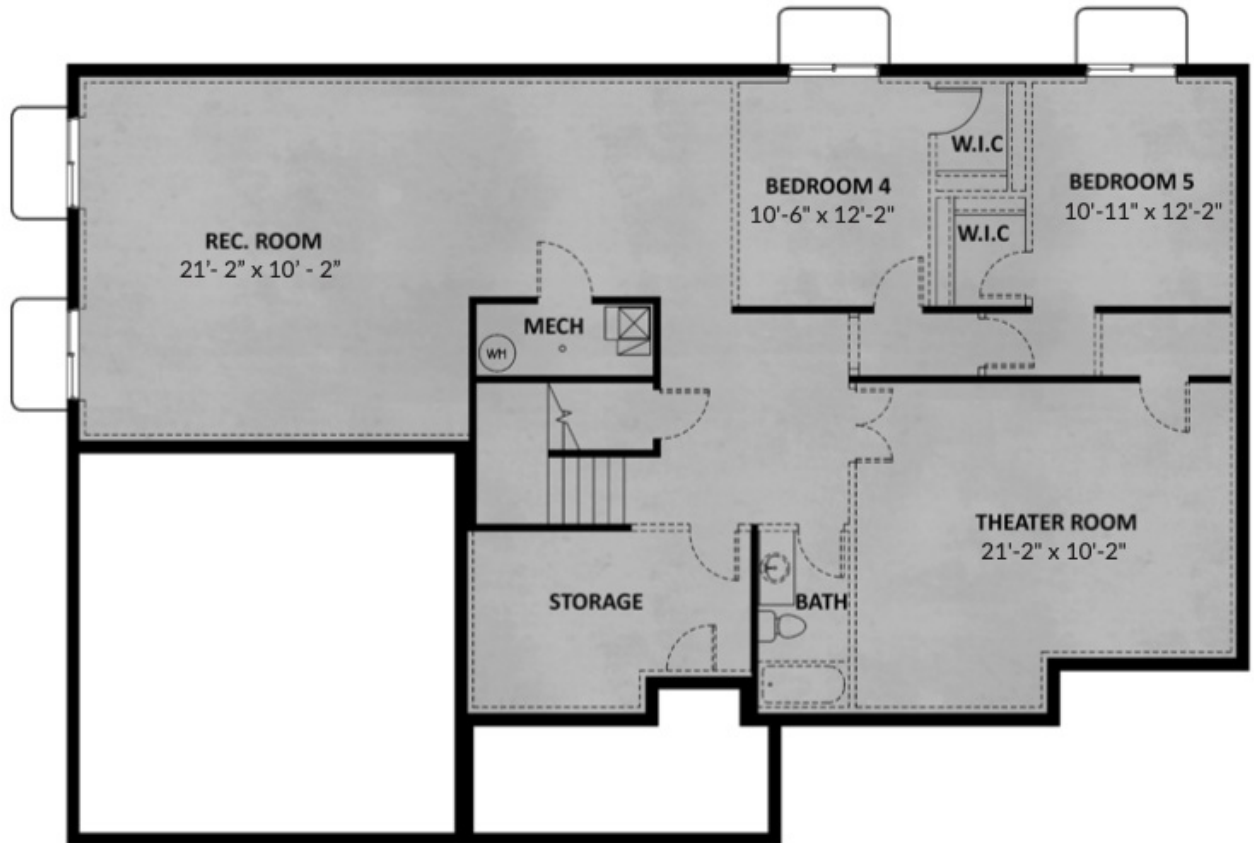

## ABOUT THIS HOME

The Annabella is one of our rambler floor plans in our newest Antelope Meadows community. This spacious layout provides a grand open area on the main floor for the kitchen, dining and living areas.; which makes it great for entertaining! The large Owner's Suite is right across from two additional bedrooms, and bathrooms. The flex room is a perfect location for a gym, or work from home office. The basement area has a large recreation spot for your movie room, or game room! What says entertaining than inviting family and friends over for boardgames and a movie? Need two extra bedrooms? The basement has two additional rooms for you. This perfect floor plan is everything you need if you are looking for a rambler.

## FLOOR PLAN

## FLOOR PLAN

**Finished Basement Floor**